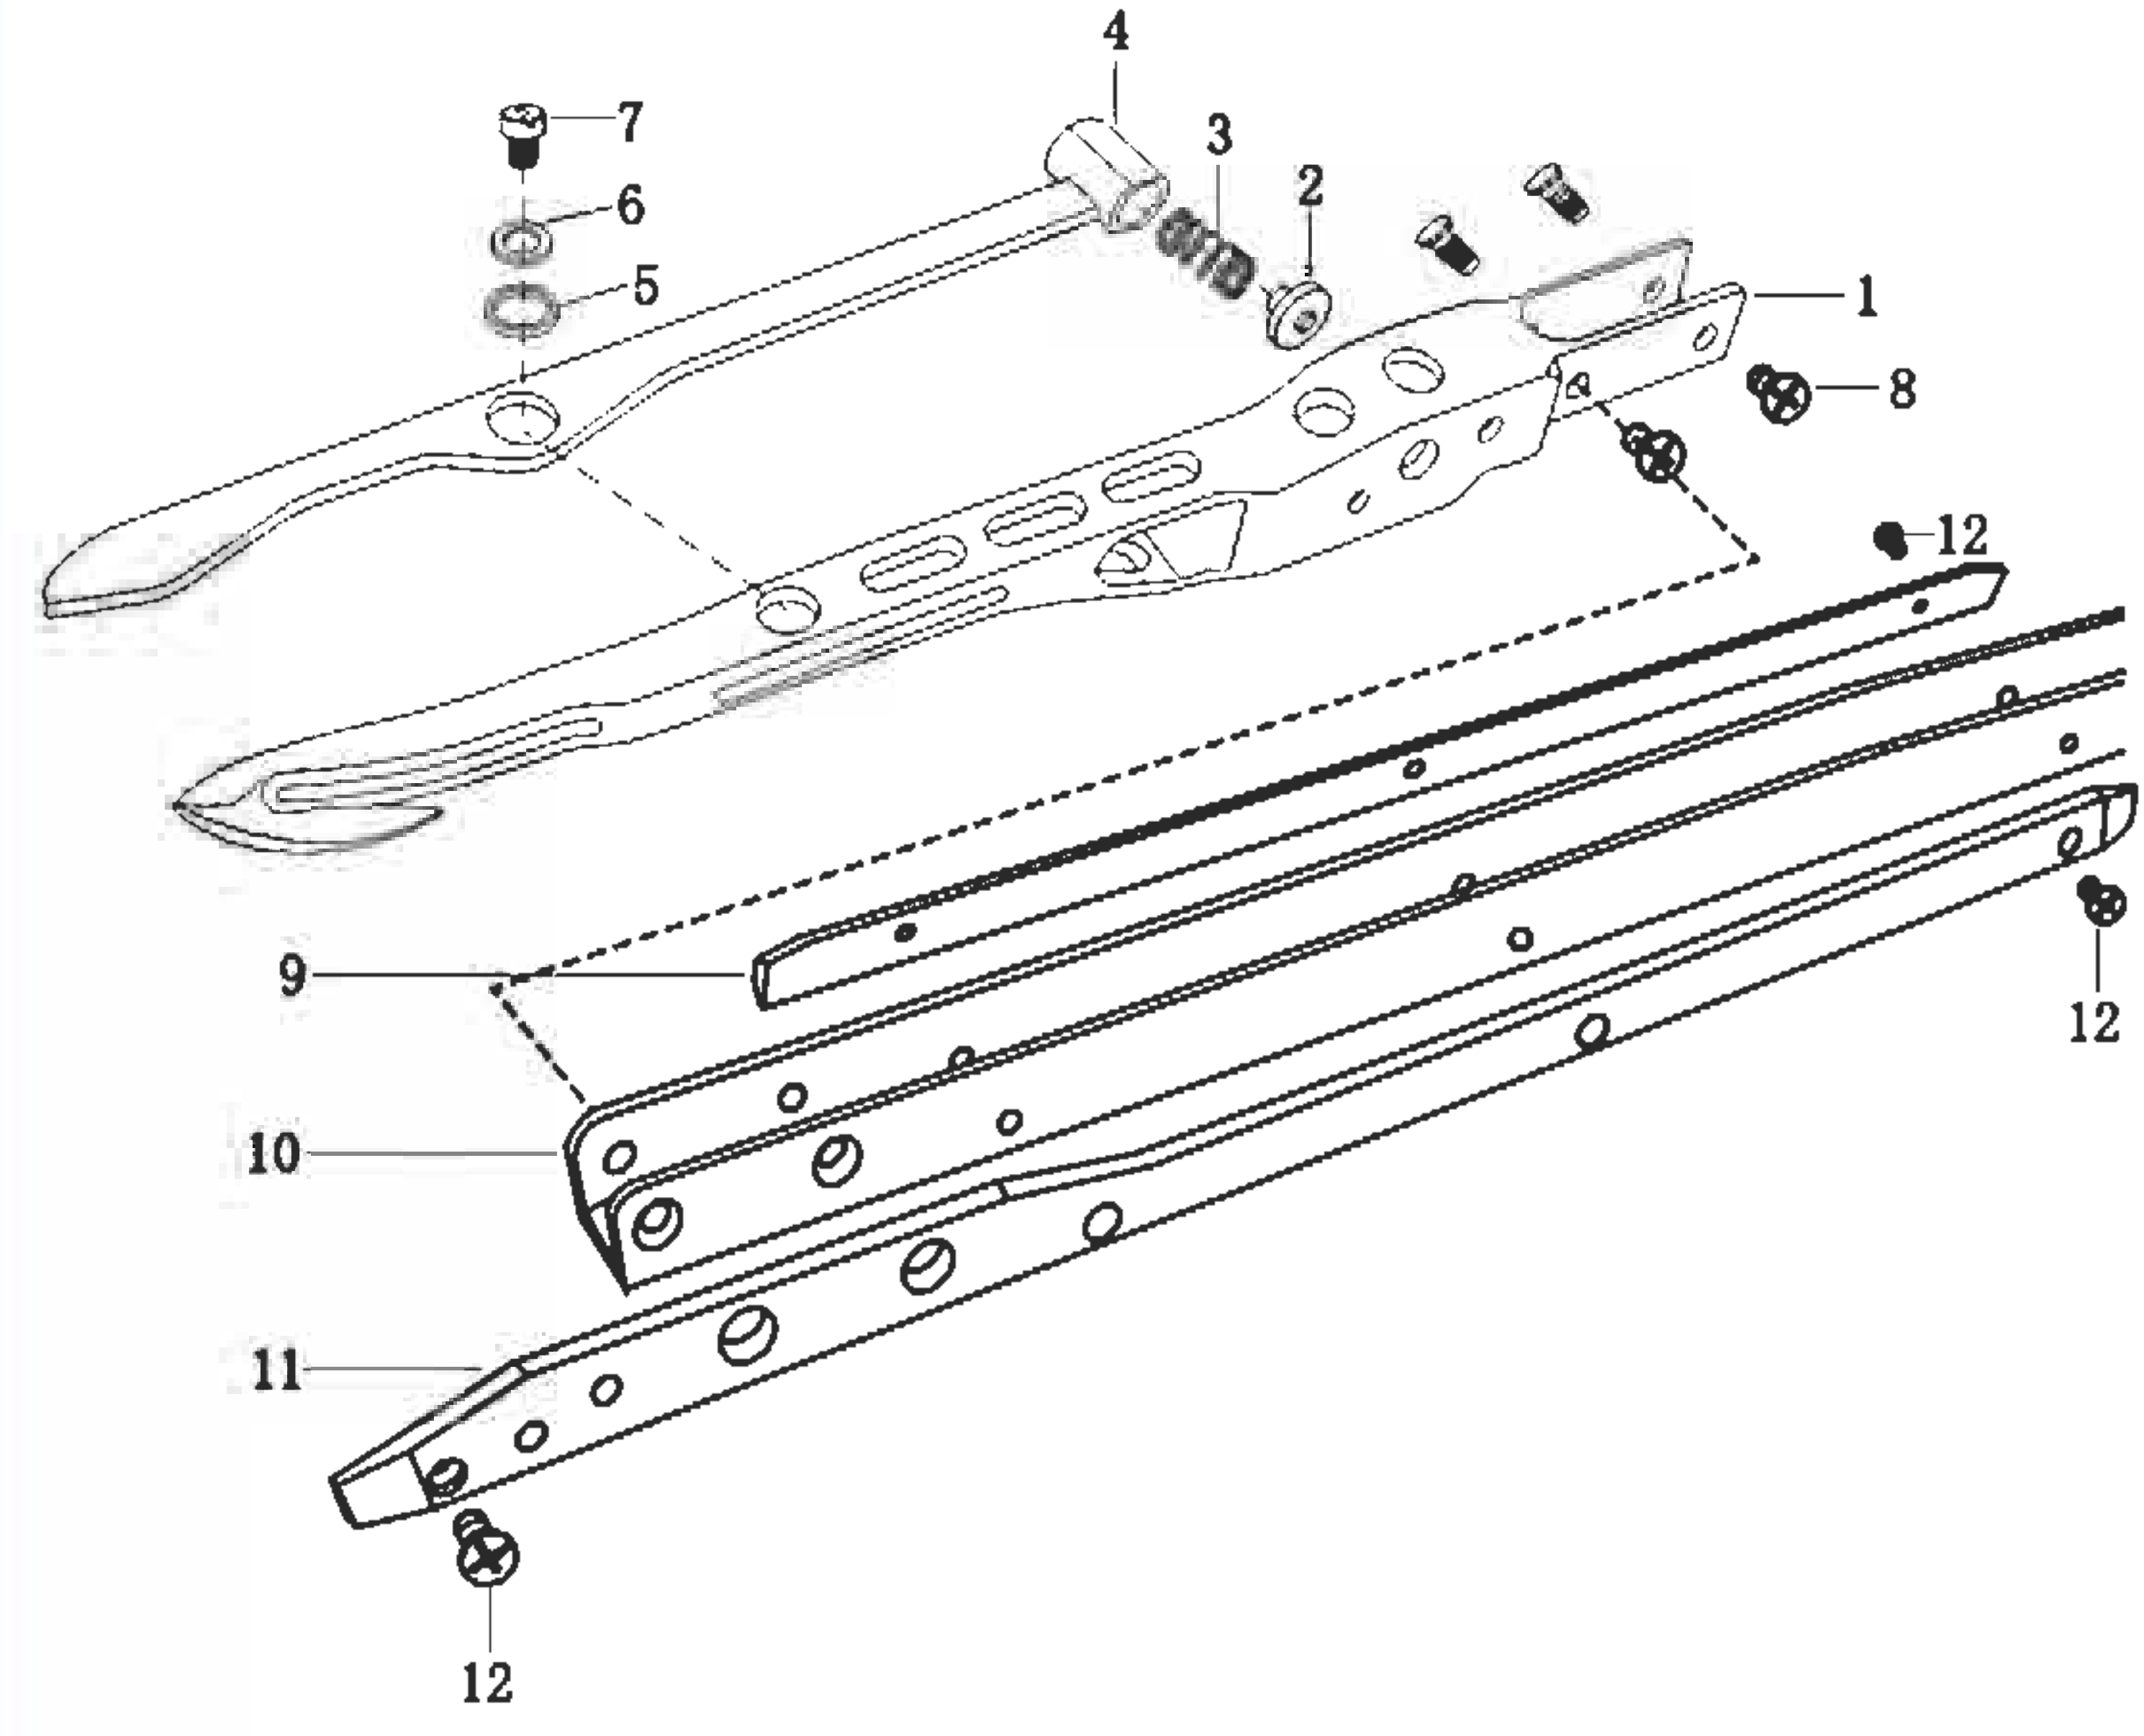

PICANOL GTM

PN0200101L(G)

PN0200101R(G)

POS	TMS No.	Parça Adı	Item Name	Özellikler Explanation	Quantity
1	PN0201101L(G)	RAPIER GÖVDESİ	GRIPPER BODY	Special	1
2	PN0202101L(G)	İPLİK TUTUCU	YARN CLAMP	Special	1
3	PN0203101L(G)	CONTA	GASKET	Special	1
4	PN0204101L(G)	VİDA	SCREW	Special	1
5	PN0205101L(G)	MANDAL	LEVER	Special	1
6	PN0206101L(G)	İÇ BURÇ	BUSH (INSIDE)	Special	1
7	PN0207101L(G)	DIŞ BURÇ	BUSH (OUTSIDE)	Special	1
8	PN0208101L(G)	CONTA	GASKET	Special	1
9	PN0209101L(G)	VİDA	SCREW	Special	1
10	PN0210101L(G)	YAY TUTUCU	SPRING BASE	Special	1
11	PN0211101L(G)	YAY	SPRING	Special	1
12	PN0212101L(G)	VİDA	SCREW	Special	2
13	PN0213101L(G)	VİDA	SCREW	Special	4
14	PN0214101L(G)	REHBER PARÇASI (KISA)	GUIDE PIECE (SHORT)	Special	1
15	PN0215101L(G)	ALUMİNYUM DESTEK	ALUMINIUM SUPPORT	Special	1
16	PN0216101L(G)	REHBER PARÇASI (UZUN)	GUIDE PIECE (LONG)	Special	1
17	PN0217101L(G)	VİDA	SCREW	Special	7
A	PN0218101L(G)	MANDAL	LEVER	Special	1
B	PN0219101L(G)	İPLİK TUTUCU	YARN CLAMP	Special	1

POS	TMS No.	Parça Adı	Item Name	Özellikler Explanation	Quantity
1	PN0201101R(G)	RAPIER GÖVDESİ	GRIPPER BODY	Special	1
2	PN0202101R(G)	YAY TUTUCU	SPRING BASE	Special	1
3	PN0203101R(G)	YAY	SPRING	Special	1
4	PN0204101R(G)	MANDAL	LEVER	Special	1
5	PN0205101R(G)	DIŞ BURÇ	BUSH (OUTSIDE)	Special	1
6	PN0206101R(G)	İÇ BURÇ	BUSH (INSIDE)	Special	1
7	PN0207101R(G)	ÖZEL VİDA	SPECIAL SCREW	Special	1
8	PN0208101R(G)	VİDA	SCREW	Special	4
9	PN0209101R(G)	REHBER PARÇASI (KISA)	GUIDE PIECE (SHORT)	Special	1
10	PN0210101R(G)	ALUMİNYUM DESTEK	ALUMINIUM SUPPORT	Special	1
11	PN0211101R(G)	REHBER PARÇASI (UZUN)	GUIDE PIECE (LONG)	Special	1
12	PN0212101R(G)	VİDA	SCREW	Special	7