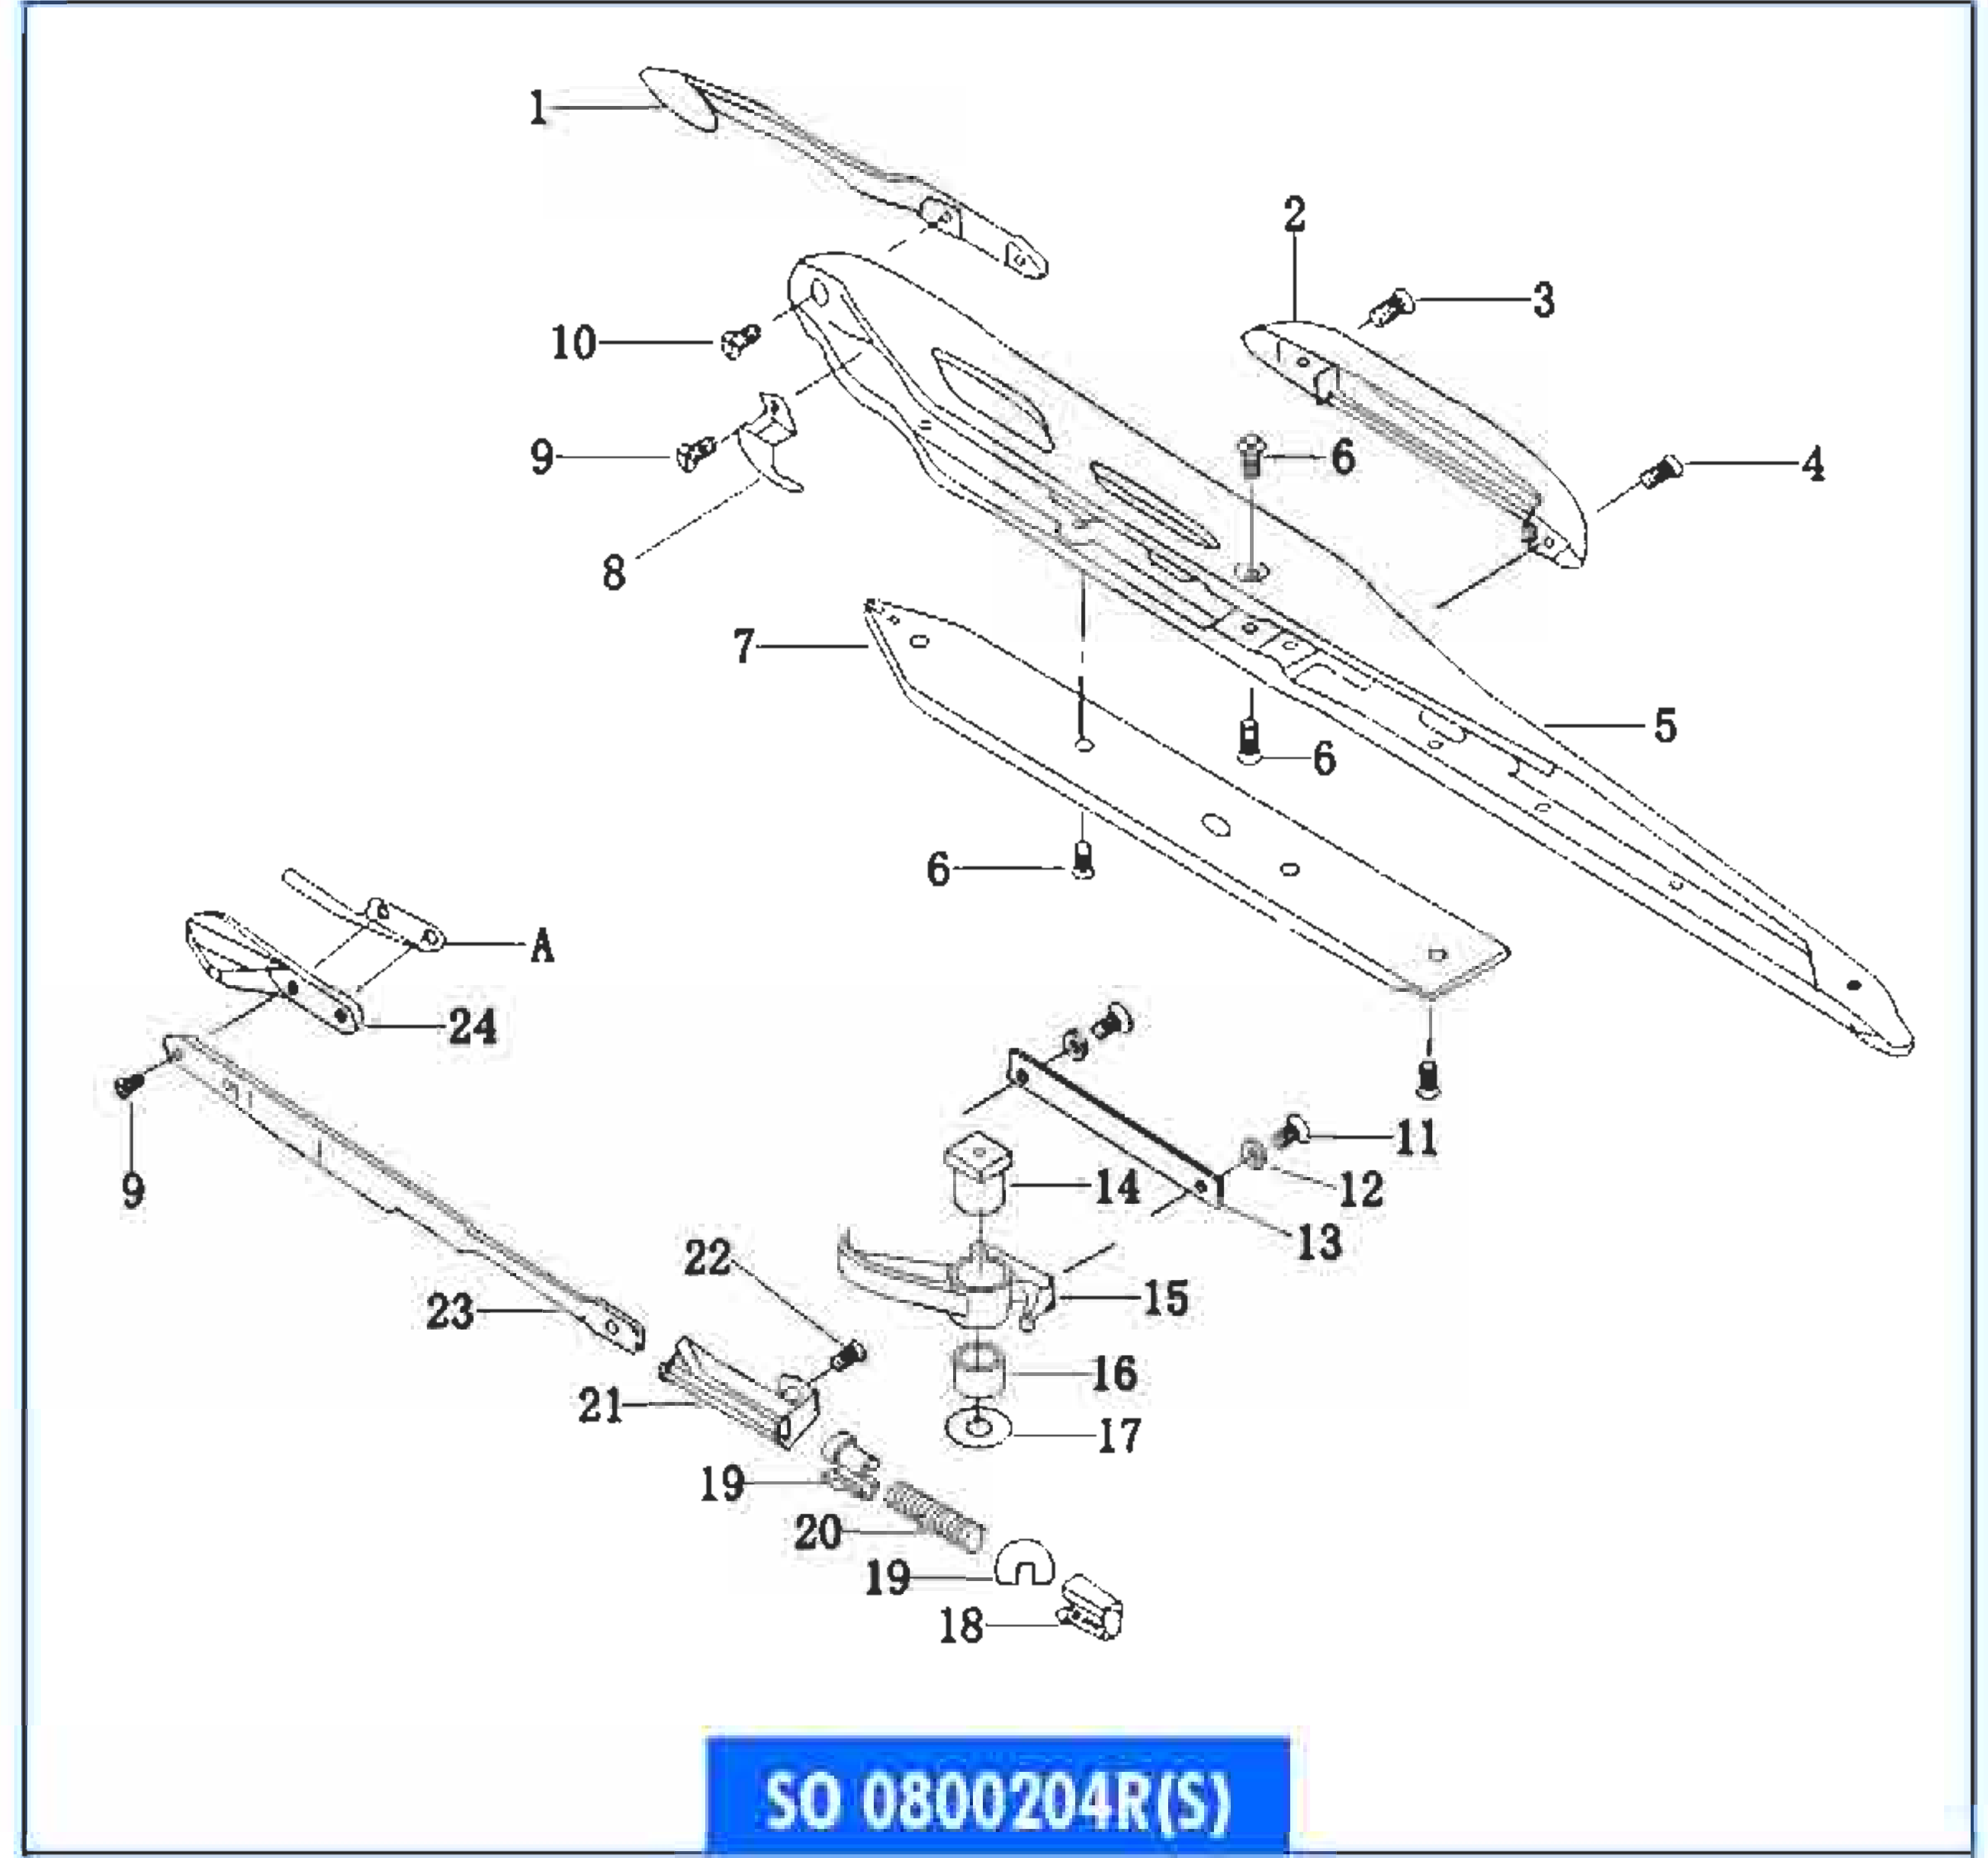

SO 0800204R(S)

POS	TMS No.	Parça Adı	Item Name	Özellikler Explanation	Quantity
1	SO 0801204L(S)	CONTA	GASKET	Double Yarn	1
2	SO 0802204L(S)	VİDA	SCREW	Double Yarn	1
3	SO 0803204L(S)	DÜZ YAY	PLATE SPRING	Double Yarn	1
4	SO 0804204L(S)	MANDAL	LEVER	Double Yarn	1
5	SO 0805204L(S)	İPLİK TUTUCU ÜST YAYI	CLAMPING PLATE (UP)	Double Yarn	1
6	SO 0806204L(S)	ÖZEL VİDA	SPECIAL SCREW	Double Yarn	1
7	SO 0807204L(S)	VİDA	SCREW	Double Yarn	2
8	SO 0808204L(S)	İPLİK TUTUCU ÜST YAYI	CLAMPING PLATE (UP)	Double Yarn	1
9	SO 0809204L(S)	YAY SOMUNU	SPRING GASKET	Double Yarn	1
10	SO 0810204L(S)	RAPIER GÖVDESİ	GRIPPER BODY	Double Yarn	1
11	SO 0811204L(S)	SOL MEKİK FİBERİ	SOLE	Double Yarn	1
12	SO 0812204L(S)	VİDA	SCREW	Double Yarn	4
13	SO 0813204L(S)	MANDAL GERGİ PARÇASI	ADJUSTER	Double Yarn	1
14	SO 0814204L(S)	VİDA	SCREW	Double Yarn	1
15	SO 0815204L(S)	MANDAL KIZAĞI	STOPPER	Double Yarn	1
A	SO 0816204L(S)	İPLİK REHBER PARÇASI	YARN CLAMPING PIECE	Double Yarn	1

POS	TMS No.	Parça Adı	Item Name	Özellikler Explanation	Quantity
1	SO 0801204R(S)	İPLİK TUTUCU	YARN CLAMP	Double Yarn	1
2	SO 0802204R(S)	REHBER PARÇASI	GUIDE PIECE	Double Yarn	1
3	SO 0803204R(S)	VİDA	SCREW	Double Yarn	1
4	SO 0804204R(S)	VİDA	SCREW	Double Yarn	1
5	SO 0805204R(S)	RAPIER GÖVDESİ	GRIPPER BODY	Double Yarn	1
6	SO 0806204R(S)	VİDA	SCREW	Double Yarn	6
7	SO 0807204R(S)	SAĞ MEKİK FİBERİ	SOLE	Double Yarn	1
8	SO 0808204R(S)	İPLİK REHBER PARÇASI	YARN CLAMPING PIECE	Double Yarn	1
9	SO 0809204R(S)	VİDA	SCREW	Double Yarn	3
10	SO 0810204R(S)	VİDA	SCREW	Double Yarn	2
11	SO 0811204R(S)	VİDA	SCREW	Double Yarn	2
12	SO 0812204R(S)	CONTA	GASKET	Double Yarn	2
13	SO 0813204R(S)	MANDAL BAĞLANTI KARBONU	DRAWSTRING	Double Yarn	1
14	SO 0814204R(S)	İÇ BURÇ	BUSH (INSIDE)	Double Yarn	1
15	SO 0815204R(S)	ACICI	OPENER	Double Yarn	1
16	SO 0816204R(S)	DIŞ BURÇ	BUSH (OUTSIDE)	Double Yarn	1
17	SO 0817204R(S)	CONTA	GASKET	Double Yarn	1
18	SO 0818204R(S)	MANDAL KIZAĞI	STOPPER	Double Yarn	1
19	SO 0819204R(S)	YAY TUTUCU	SPRING BASE	Double Yarn	2
20	SO 0820204R(S)	YAY	SPRING	Double Yarn	1
21	SO 0821204R(S)	MANDAL KIZAĞI	STOPPER	Double Yarn	1
22	SO 0822204R(S)	VİDA	SCREW	Double Yarn	1
23	SO 0823204R(S)	MANDAL ÇUBUĞU	PLATE LEVER	Double Yarn	1
24	SO 0824204R(S)	İPLİK TUTUCU ALT YAYI	CLAMPING PLATE (DOWN)	Double Yarn	1
A	SO 0825204R(S)	İPLİK REHBER PARÇASI	YARN CLAMPING PIECE	Double Yarn	1