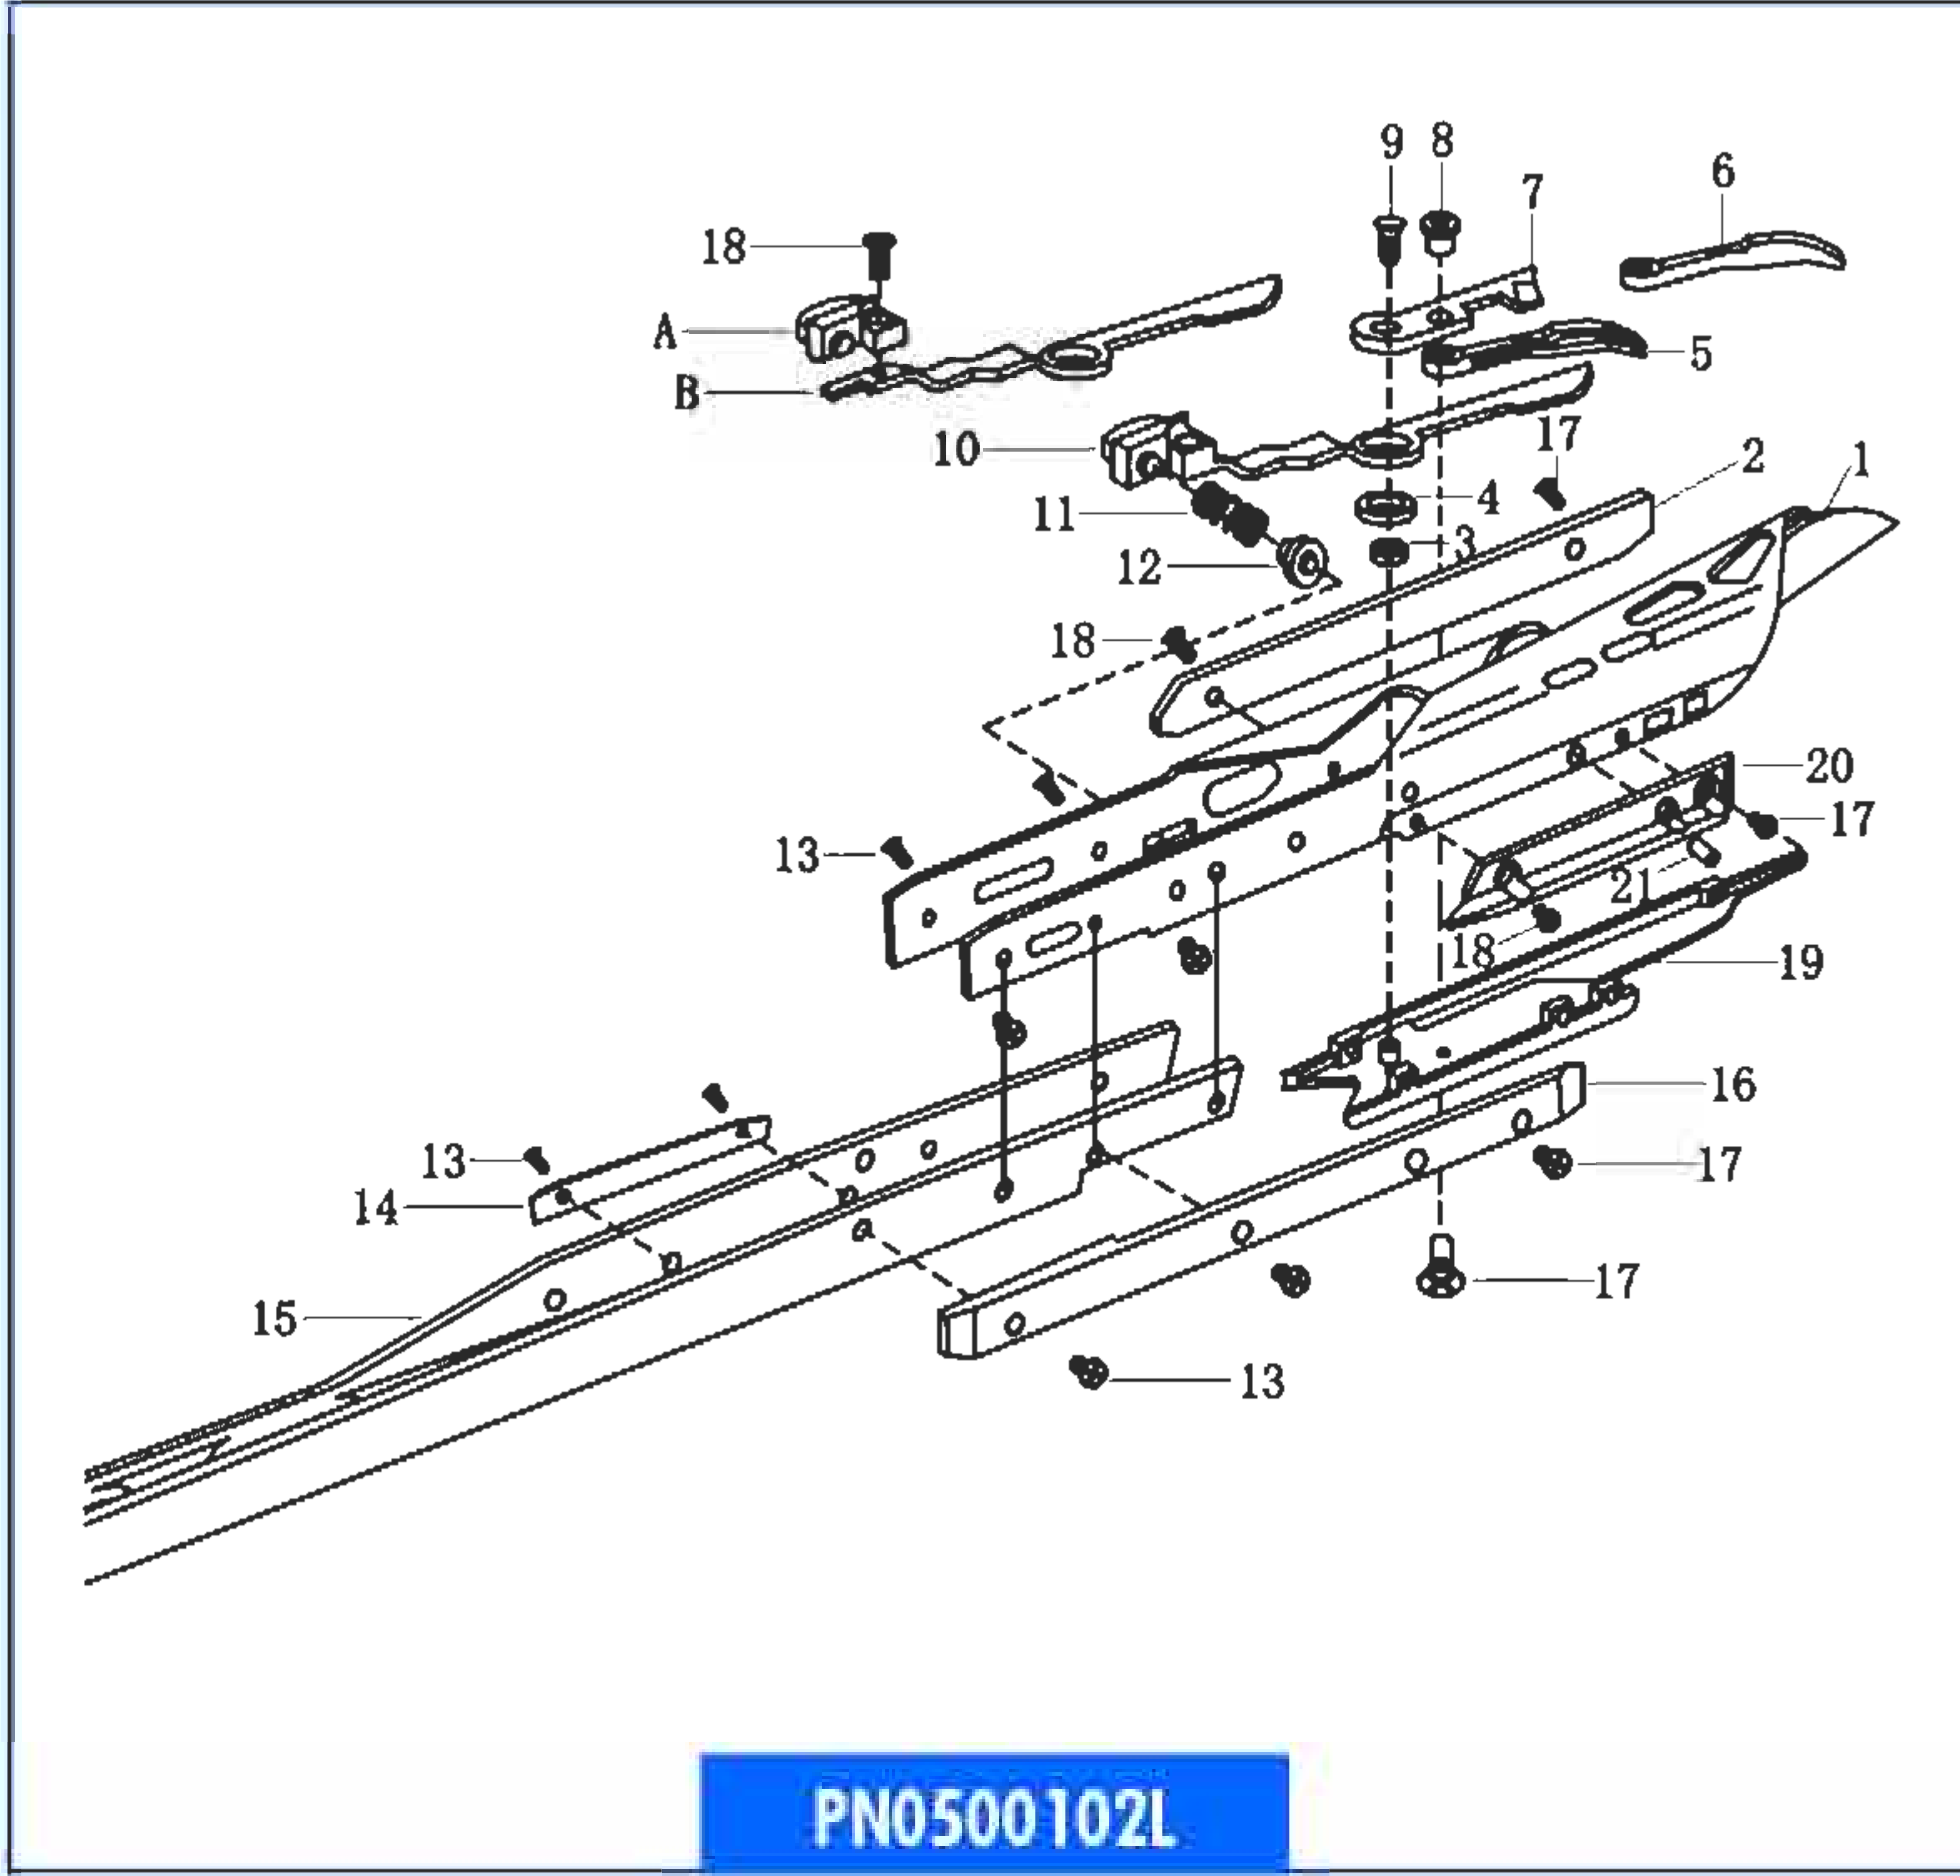

PN0500102L

PN0500102R(H)

POS	TMS No.	Parça Adı	Item Name	Özellikler Explanation	Quantity
1	PN0501102L	RAPIER GÖVDESİ	GRIPPER BODY	Original	1
2	PN0502102L	REHBER PARÇASI (UZUN)	GUIDE PIECE (LONG)	Original	1
3	PN0503102L	İÇ BURÇ	BUSH (INSIDE)	Original	1
4	PN0504102L	DIŞ BURÇ	BUSH (OUTSIDE)	Original	1
5	PN0505102L	KANAL İPLİK TUTUCU	YARN CLAMP PIECE (GROOVE)	Original	1
6	PN0506102L	DÜZ İPLİK TUTUCU	YARN CLAMP PIECE (FLAT)	Original	1
7	PN0507102L	CONTA	GASKET	Original	1
8	PN0508102L	SOMUN	NUT	Original	1
9	PN0509102L	VİDA	SCREW	Original	1
10	PN0510102L	MANDAL	LEVER	Original	1
11	PN0511102L	YAY	SPRING	Original	1
12	PN0512102L	YAY TUTUCU	SPRING BASE	Original	1
13	PN0513102L	VİDA	SCREW	Original	8
14	PN0514102L	REHBER PARÇASI (KISA)	GUIDE PIECE (SHORT)	Original	1
15	PN0515102L	ALUMİNYUM DESTEK	ALUMINIUM SUPPORT	Original	1
16	PN0516102L	REHBER PARÇASI (UZUN)	GUIDE PIECE (LONG)	Original	1
17	PN0517102L	VİDA	SCREW	Original	5
18	PN0518102L	VİDA	SCREW	Original	3
19	PN0519102L	İPLİK TUTUCU GÖVDESİ	YARN CLAMP BASE	Original	1
20	PN0520102L	REHBER PARÇASI (KISA)	GUIDE PIECE (SHORT)	Original	1
21	PN0521102L	VİDA	SCREW	Original	1
A	PN0522102L	ACICI	OPENER	Original	1
B	PN0523102L	MANDAL	LEVER	Original	1