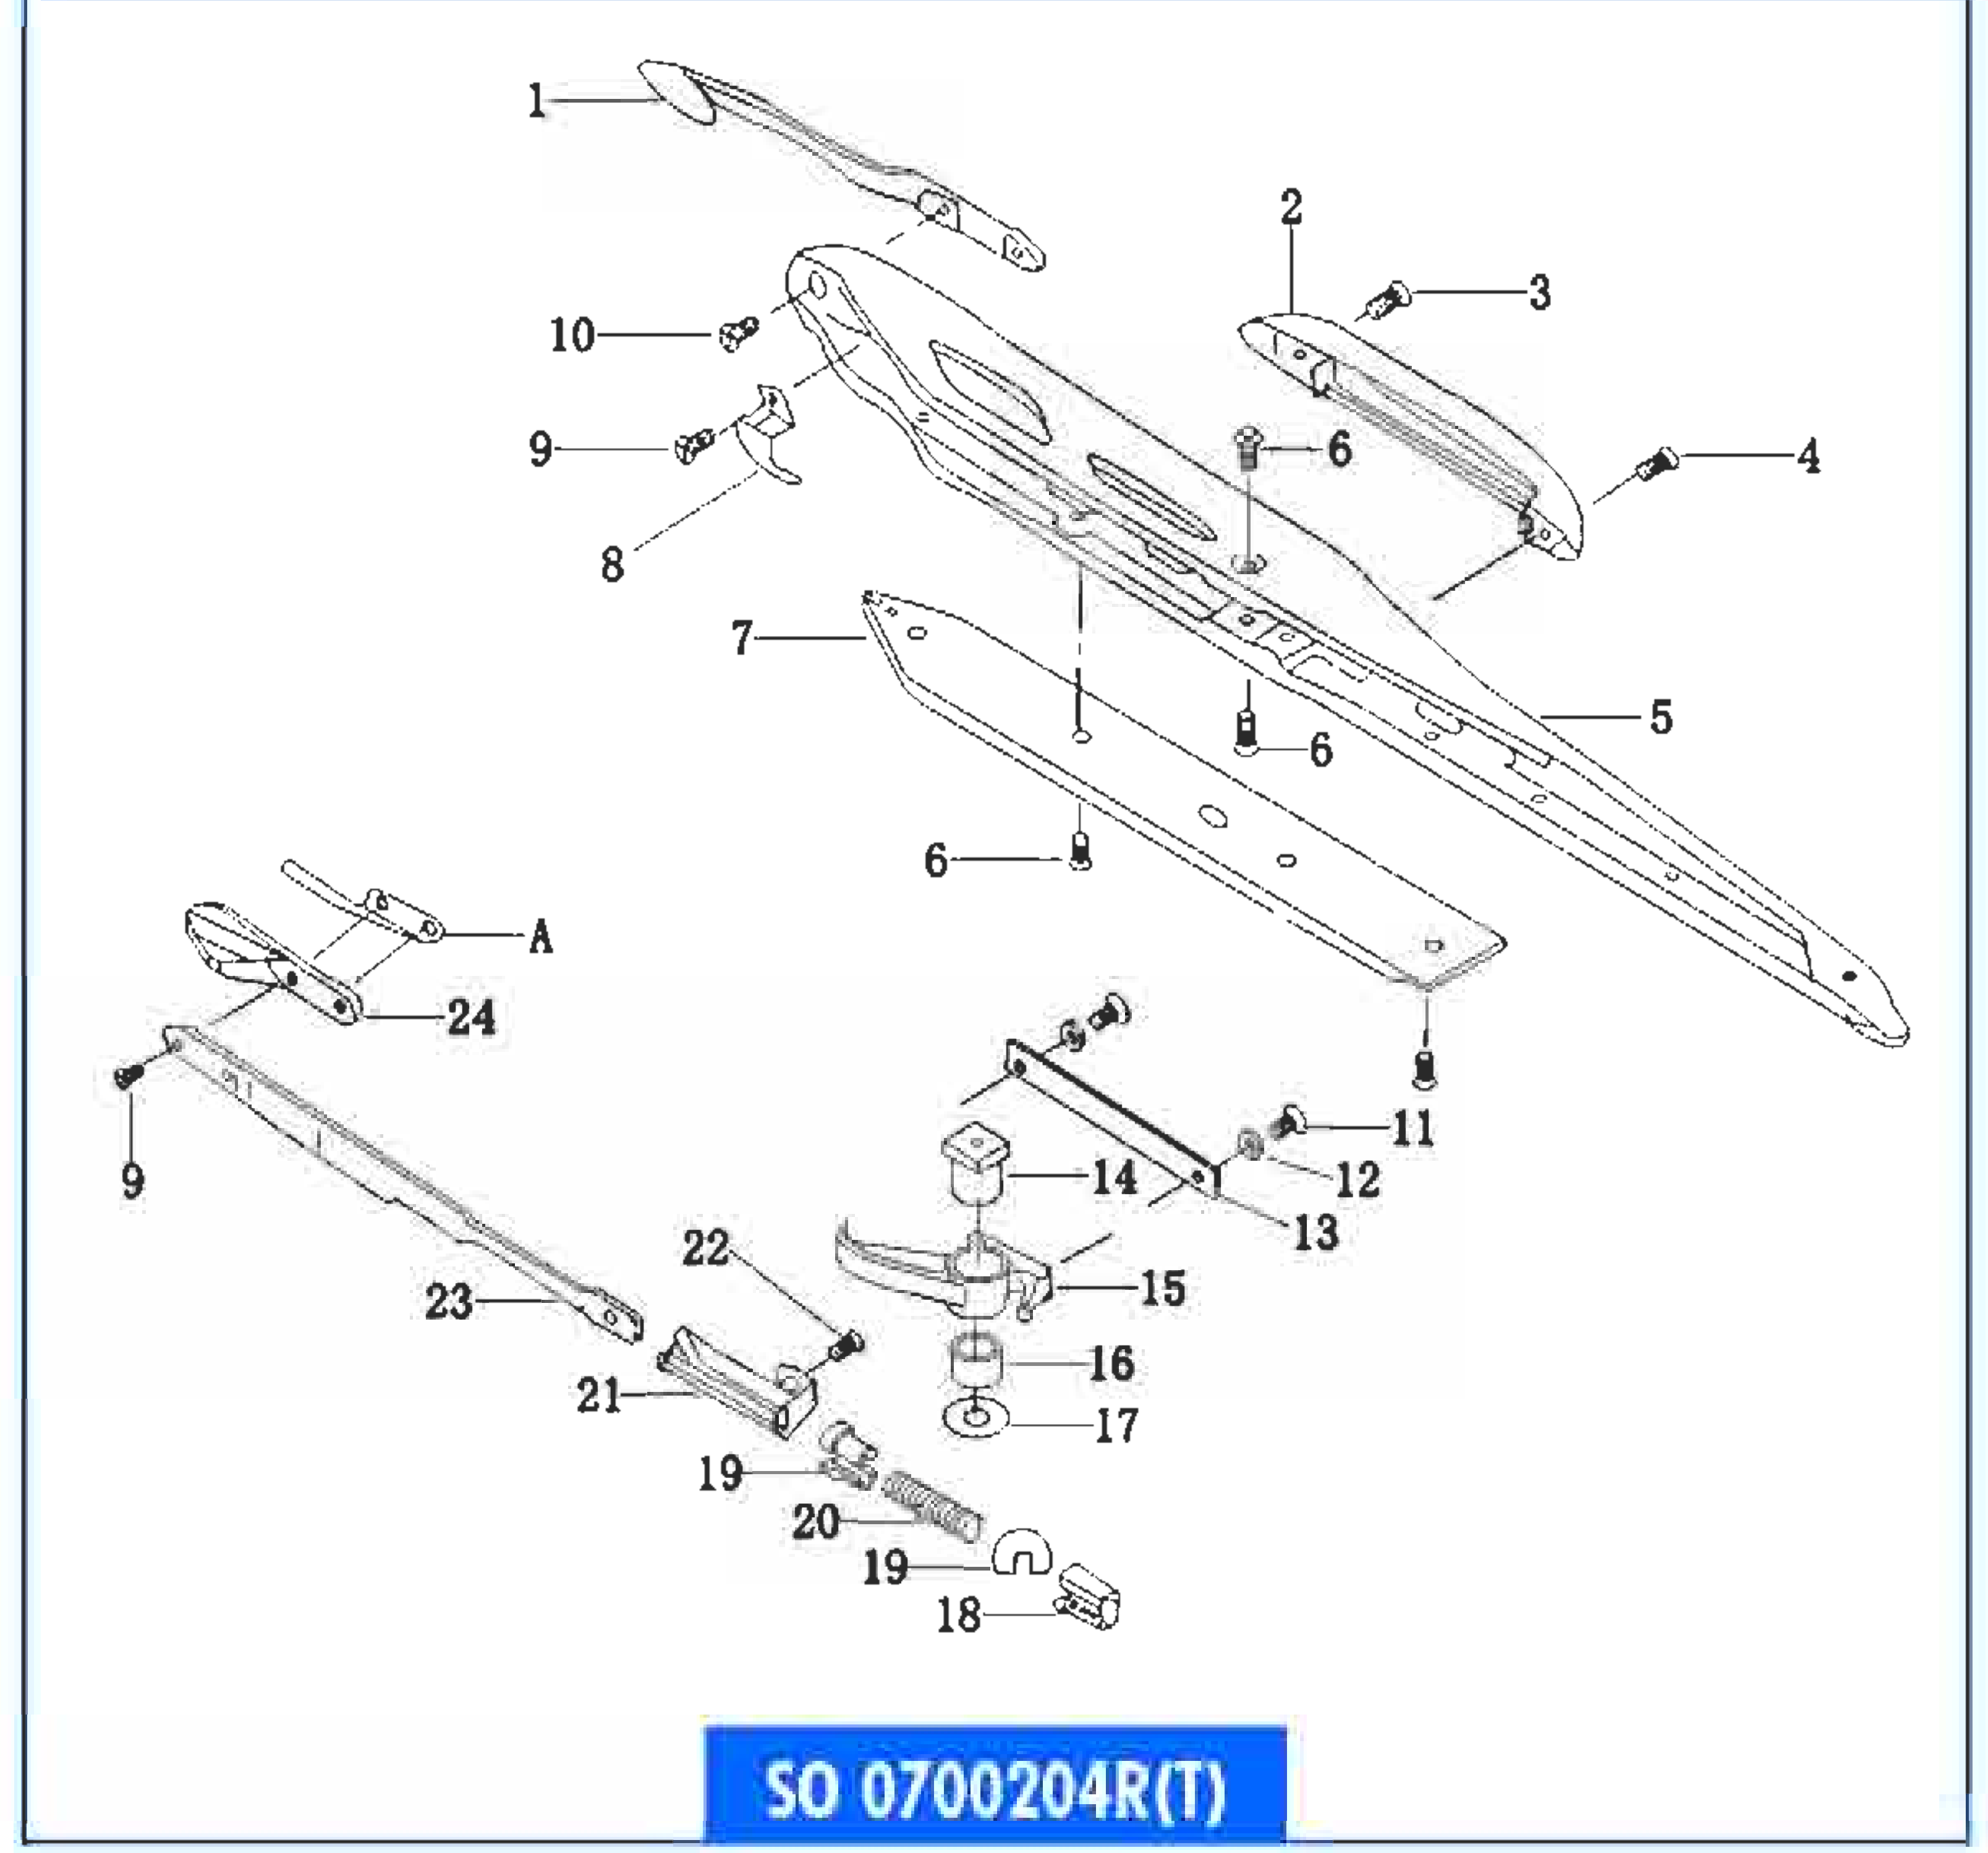

SO 0700204R(T)

POS	TMS No.	Parça Adı	Item Name	Özellikler Explanation	Quantity
1	SO 0701204L(T)	CONTA	GASKET	Black	1
2	SO 0702204L(T)	VİDA	SCREW	Black	1
3	SO 0703204L(T)	DÜZ YAY	PLATE SPRING	Black	1
4	SO 0704204L(T)	MANDAL	LEVER	Black	1
5	SO 0705204L(T)	İPLİK TUTUCU ÜST YAYI	CLAMPING PLATE (UP)	Black	1
6	SO 0706204L(T)	ÖZEL VİDA	SPECIAL SCREW	Black	1
7	SO 0707204L(T)	VİDA	SCREW	Black	2
8	SO 0708204L(T)	İPLİK TUTUCU ÜST YAYI	CLAMPING PLATE (UP)	Black	1
9	SO 0709204L(T)	YAY SOMUNU	SPRING GASKET	Black	1
10	SO 0710204L(T)	RAPIER GÖVDESİ	GRIPPER BODY	Black	1
11	SO 0711204L(T)	SOL MEKİK FİBERİ	SOLE	Black	1
12	SO 0712204L(T)	VİDA	SCREW	Black	4
13	SO 0713204L(T)	MANDAL GERGİ PARÇASI	ADJUSTER	Black	1
14	SO 0714204L(T)	VİDA	SCREW	Black	1
15	SO 0715204L(T)	MANDAL KIZAĞI	STOPPER	Black	1
A	SO 0716204L(T)	İPLİK REHBER PARÇASI	YARN CLAMPING PIECE	Black	1

POS	TMS No.	Parça Adı	Item Name	Özellikler Explanation	Quantity
1	SO 0701204R(T)	İPLİK TUTUCU	YARN CLAMP	Black	1
2	SO 0702204R(T)	REHBER PARÇASI	GUIDE PIECE	Black	1
3	SO 0703204R(T)	VİDA	SCREW	Black	1
4	SO 0704204R(T)	VİDA	SCREW	Black	1
5	SO 0705204R(T)	RAPIER GÖVDESİ	GRIPPER BODY	Black	1
6	SO 0706204R(T)	VİDA	SCREW	Black	6
7	SO 0707204R(T)	SAĞ MEKİK FİBERİ	SOLE	Black	1
8	SO 0708204R(T)	İPLİK REHBER PARÇASI	YARN CLAMPING PIECE	Black	1
9	SO 0709204R(T)	VİDA	SCREW	Black	3
10	SO 0710204R(T)	VİDA	SCREW	Black	2
11	SO 0711204R(T)	VİDA	SCREW	Black	2
12	SO 0712204R(T)	CONTA	GASKET	Black	2
13	SO 0713204R(T)	MANDAL BAĞLANTI KARBONU	DRAWSTRING	Black	1
14	SO 0714204R(T)	İÇ BURÇ	BUSH (INSIDE)	Black	1
15	SO 0715204R(T)	ACICI	OPENER	Black	1
16	SO 0716204R(T)	DIŞ BURÇ	BUSH (OUTSIDE)	Black	1
17	SO 0717204R(T)	CONTA	GASKET	Black	1
18	SO 0718204R(T)	MANDAL KIZAĞI	STOPPER	Black	1
19	SO 0719204R(T)	YAY TUTUCU	SPRING BASE	Black	2
20	SO 0720204R(T)	YAY	SPRING	Black	1
21	SO 0721204R(T)	MANDAL KIZAĞI	STOPPER	Black	1
22	SO 0722204R(T)	VİDA	SCREW	Black	1
23	SO 0723204R(T)	MANDAL ÇUBUĞU	PLATE LEVER	Black	1
24	SO 0724204R(T)	İPLİK TUTUCU ALT YAYI	CLAMPING PLATE (DOWN)	Black	1
A	SO 0725204R(T)	İPLİK REHBER PARÇASI	YARN CLAMPING PIECE	Black	1