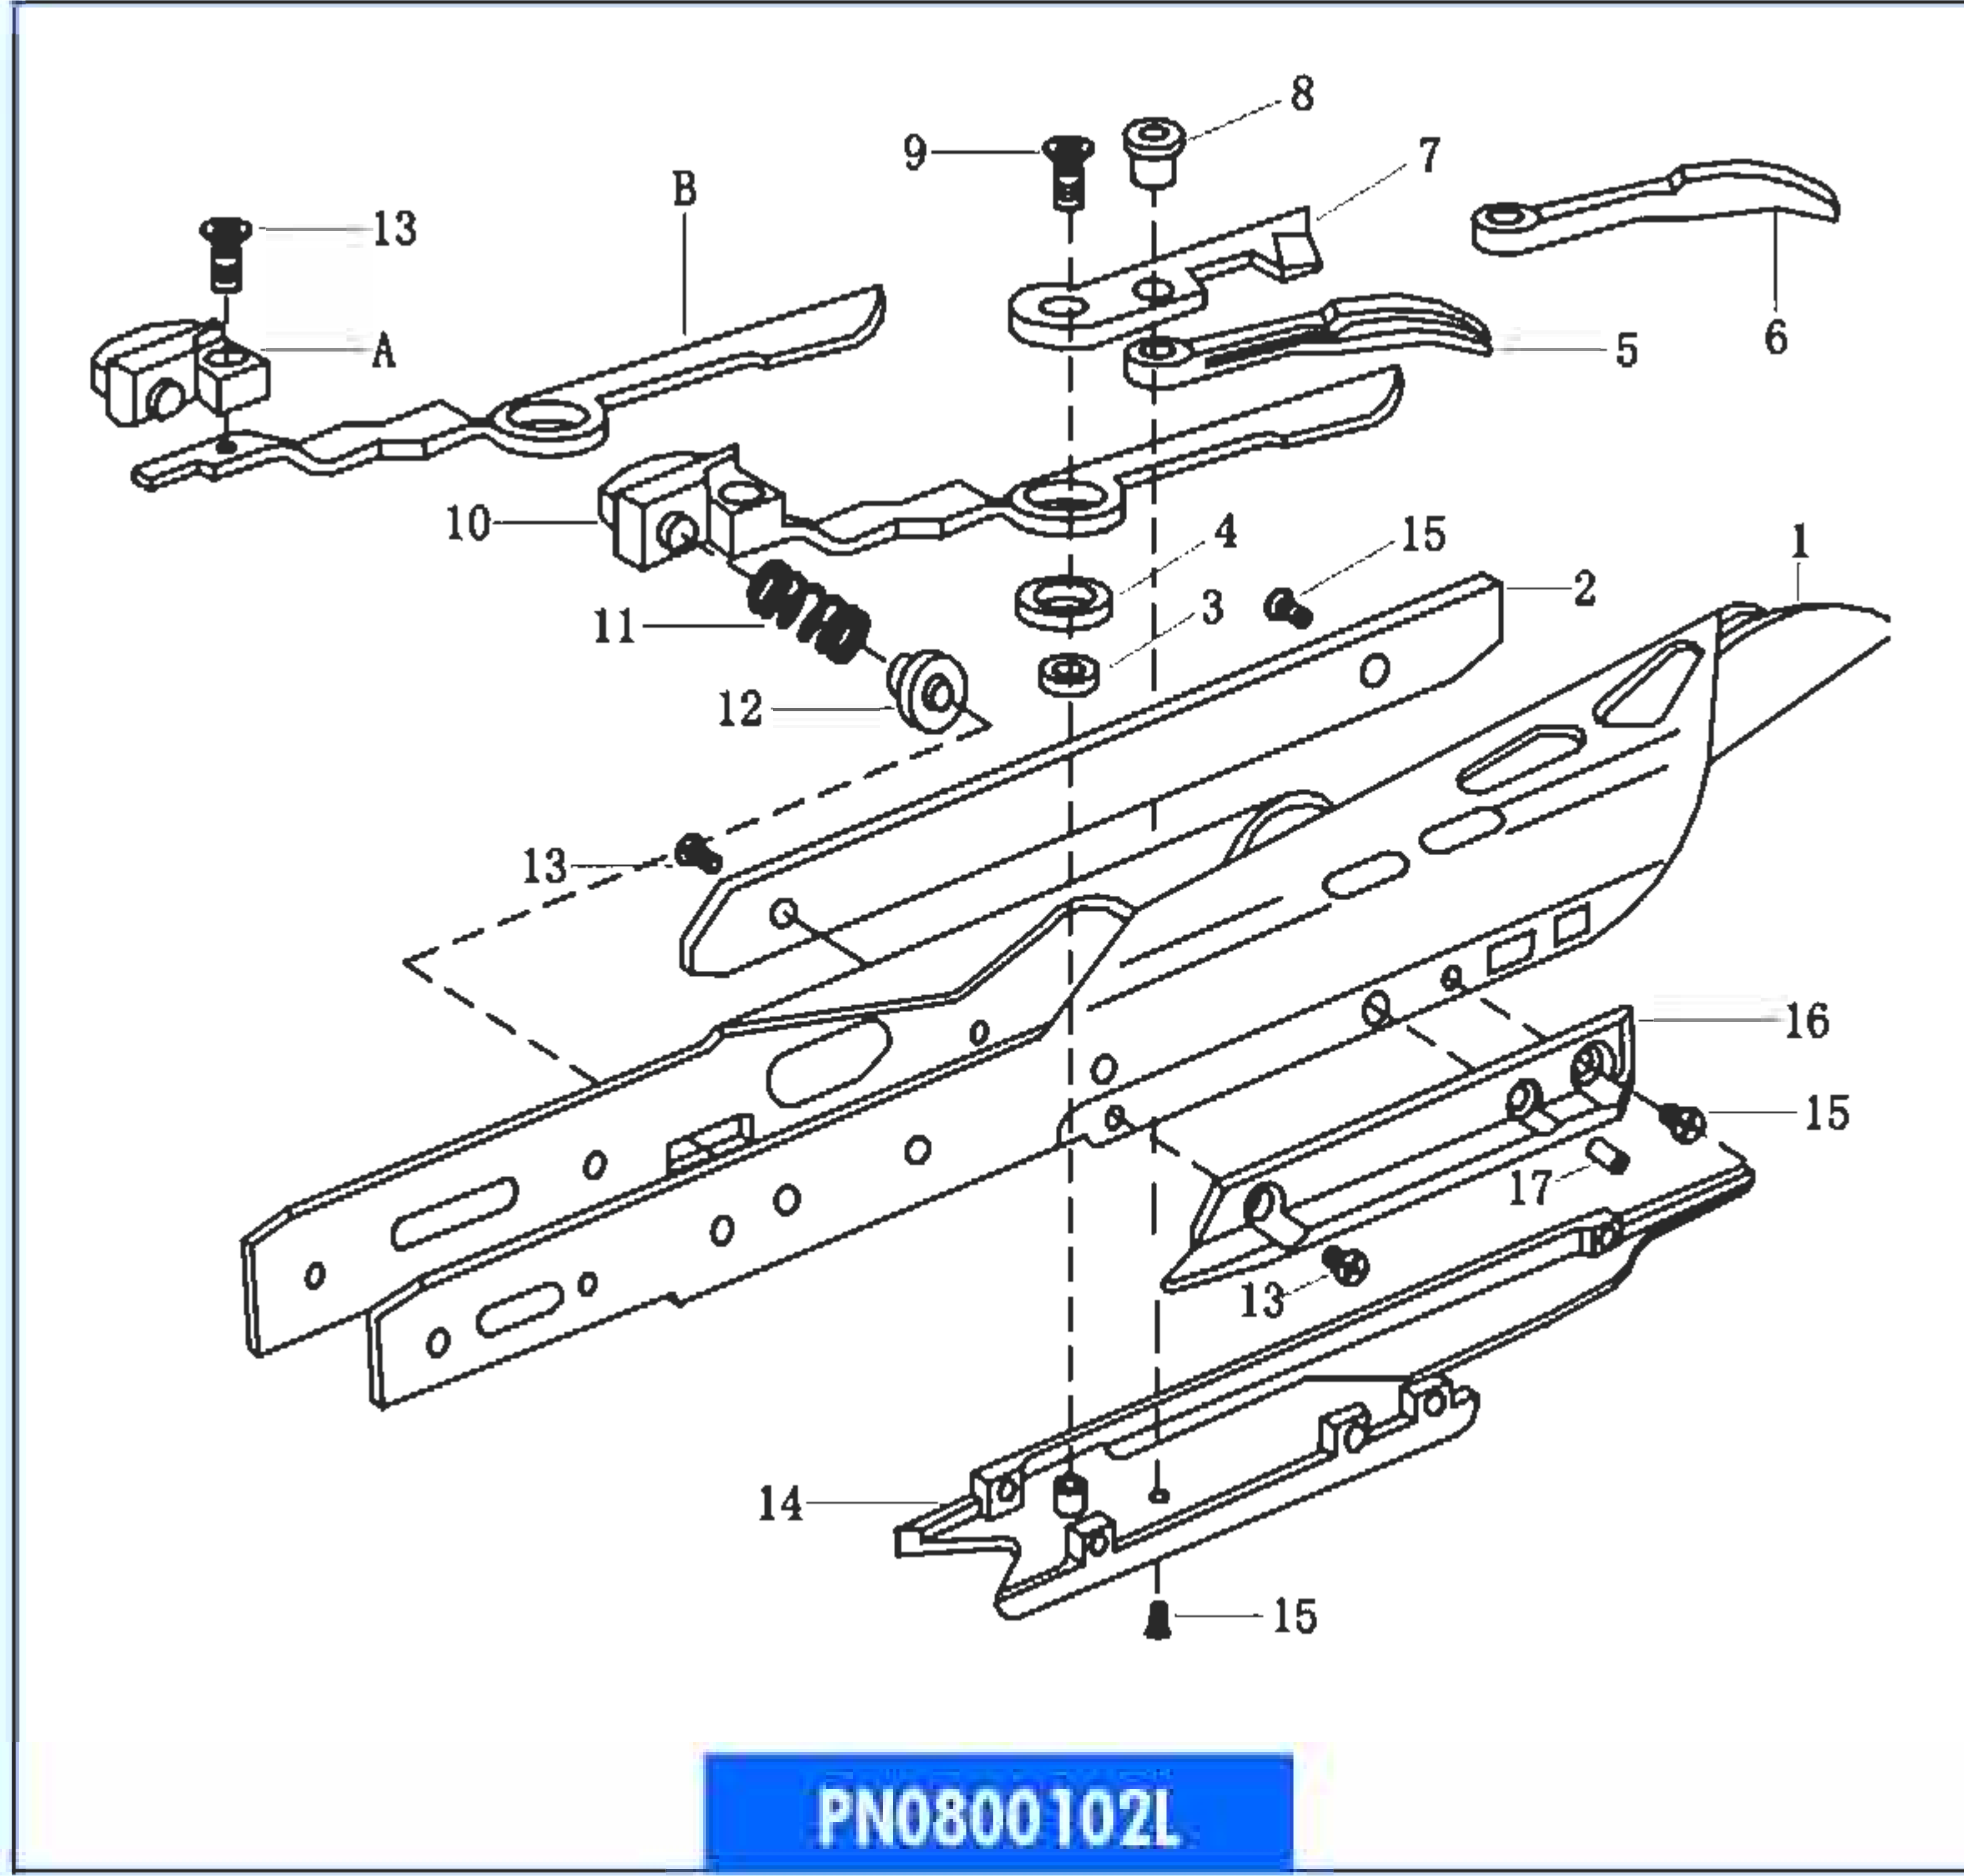

PICANOL GTM - AS - 2

PN0800102L