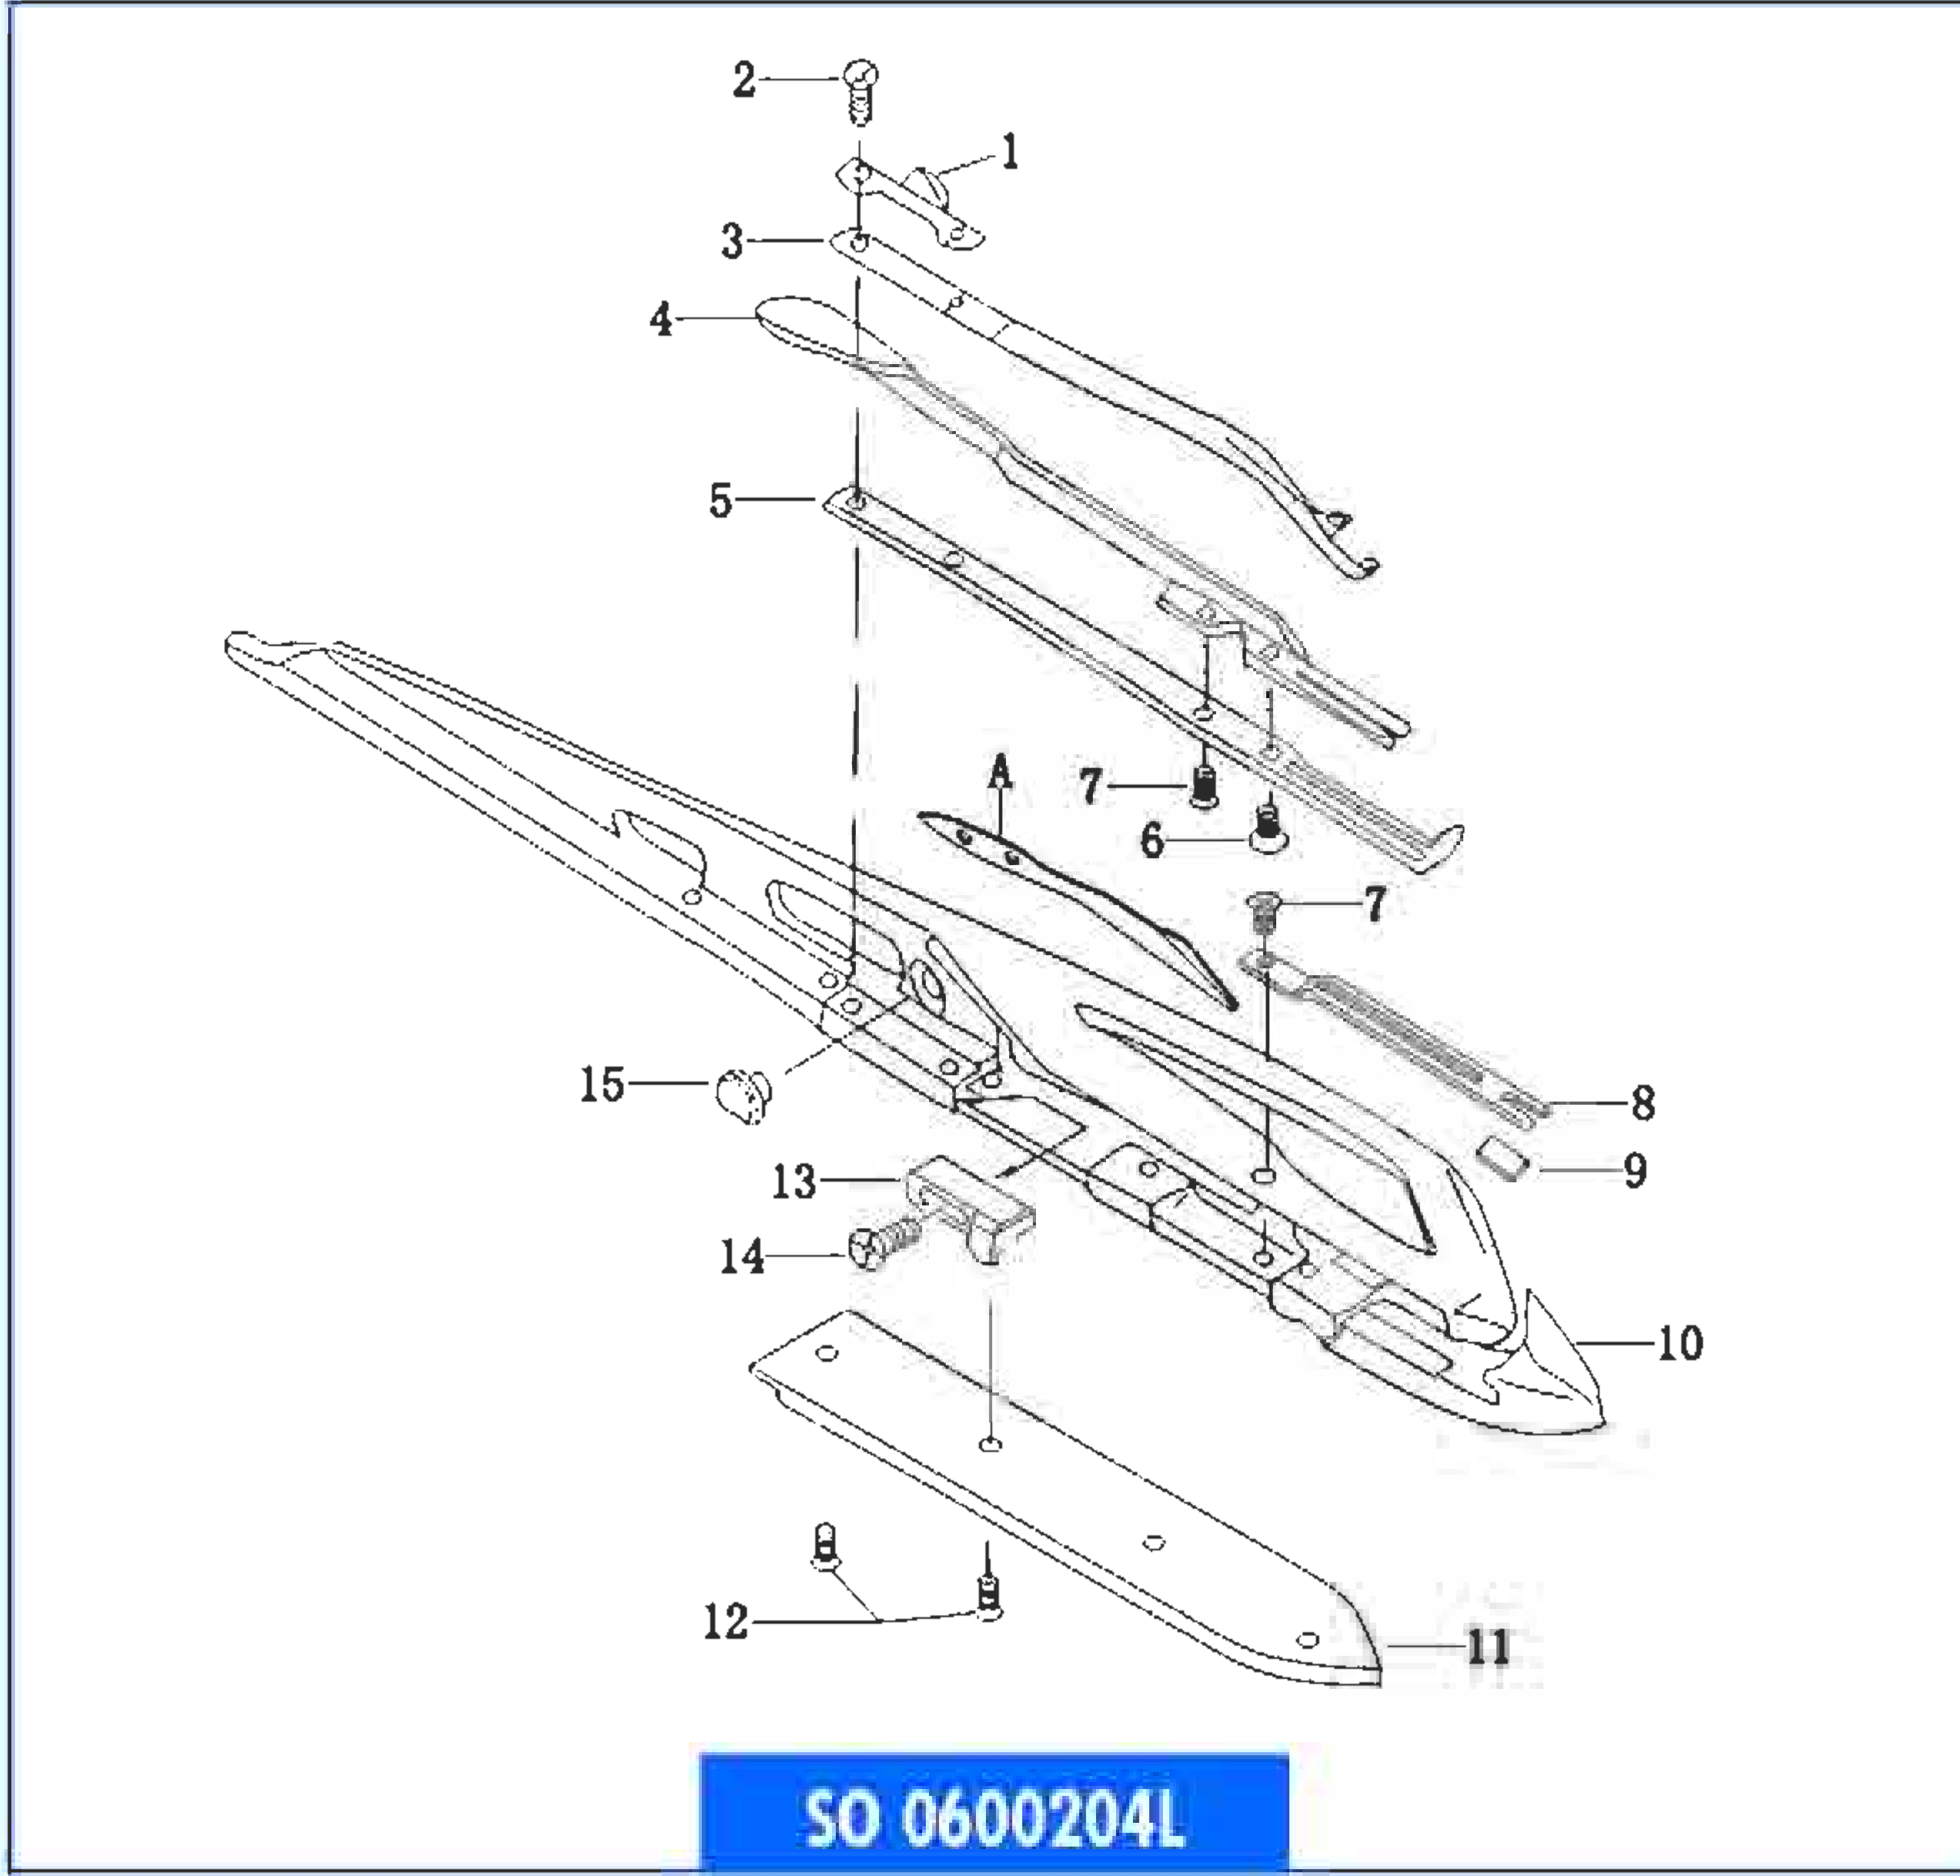

SO 0600204L