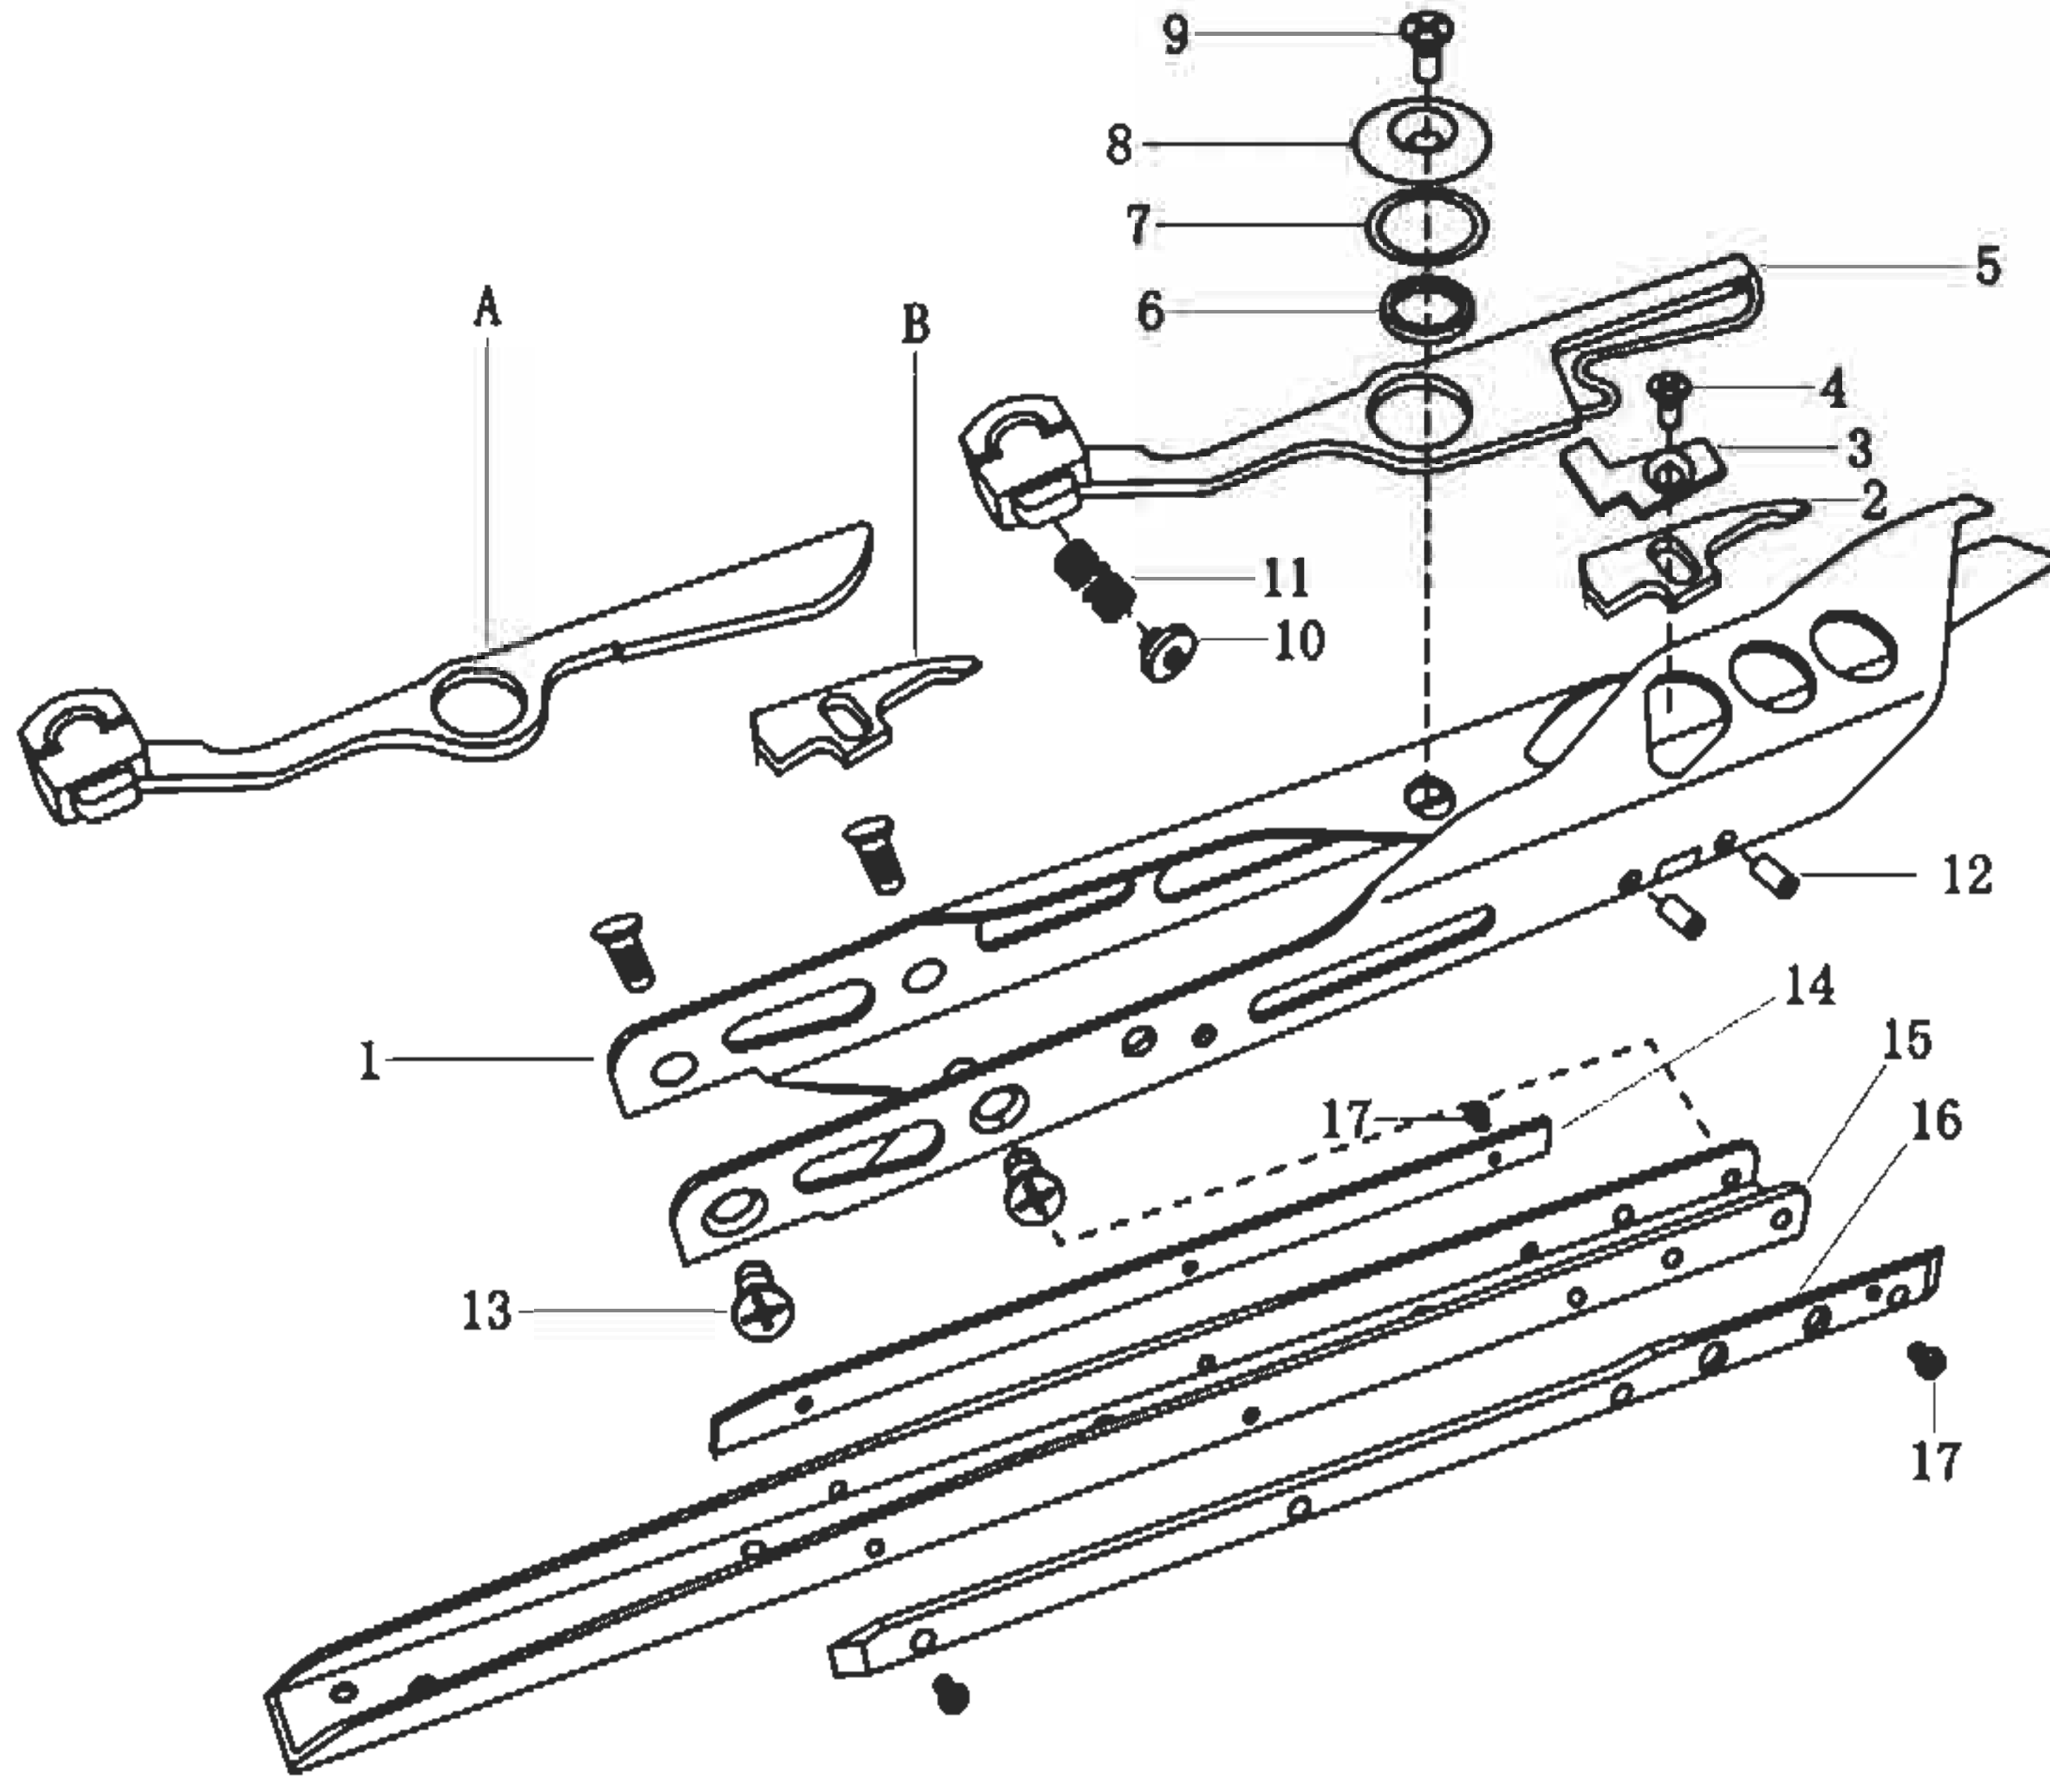

PICANOL GTM

PN0200101L(G)