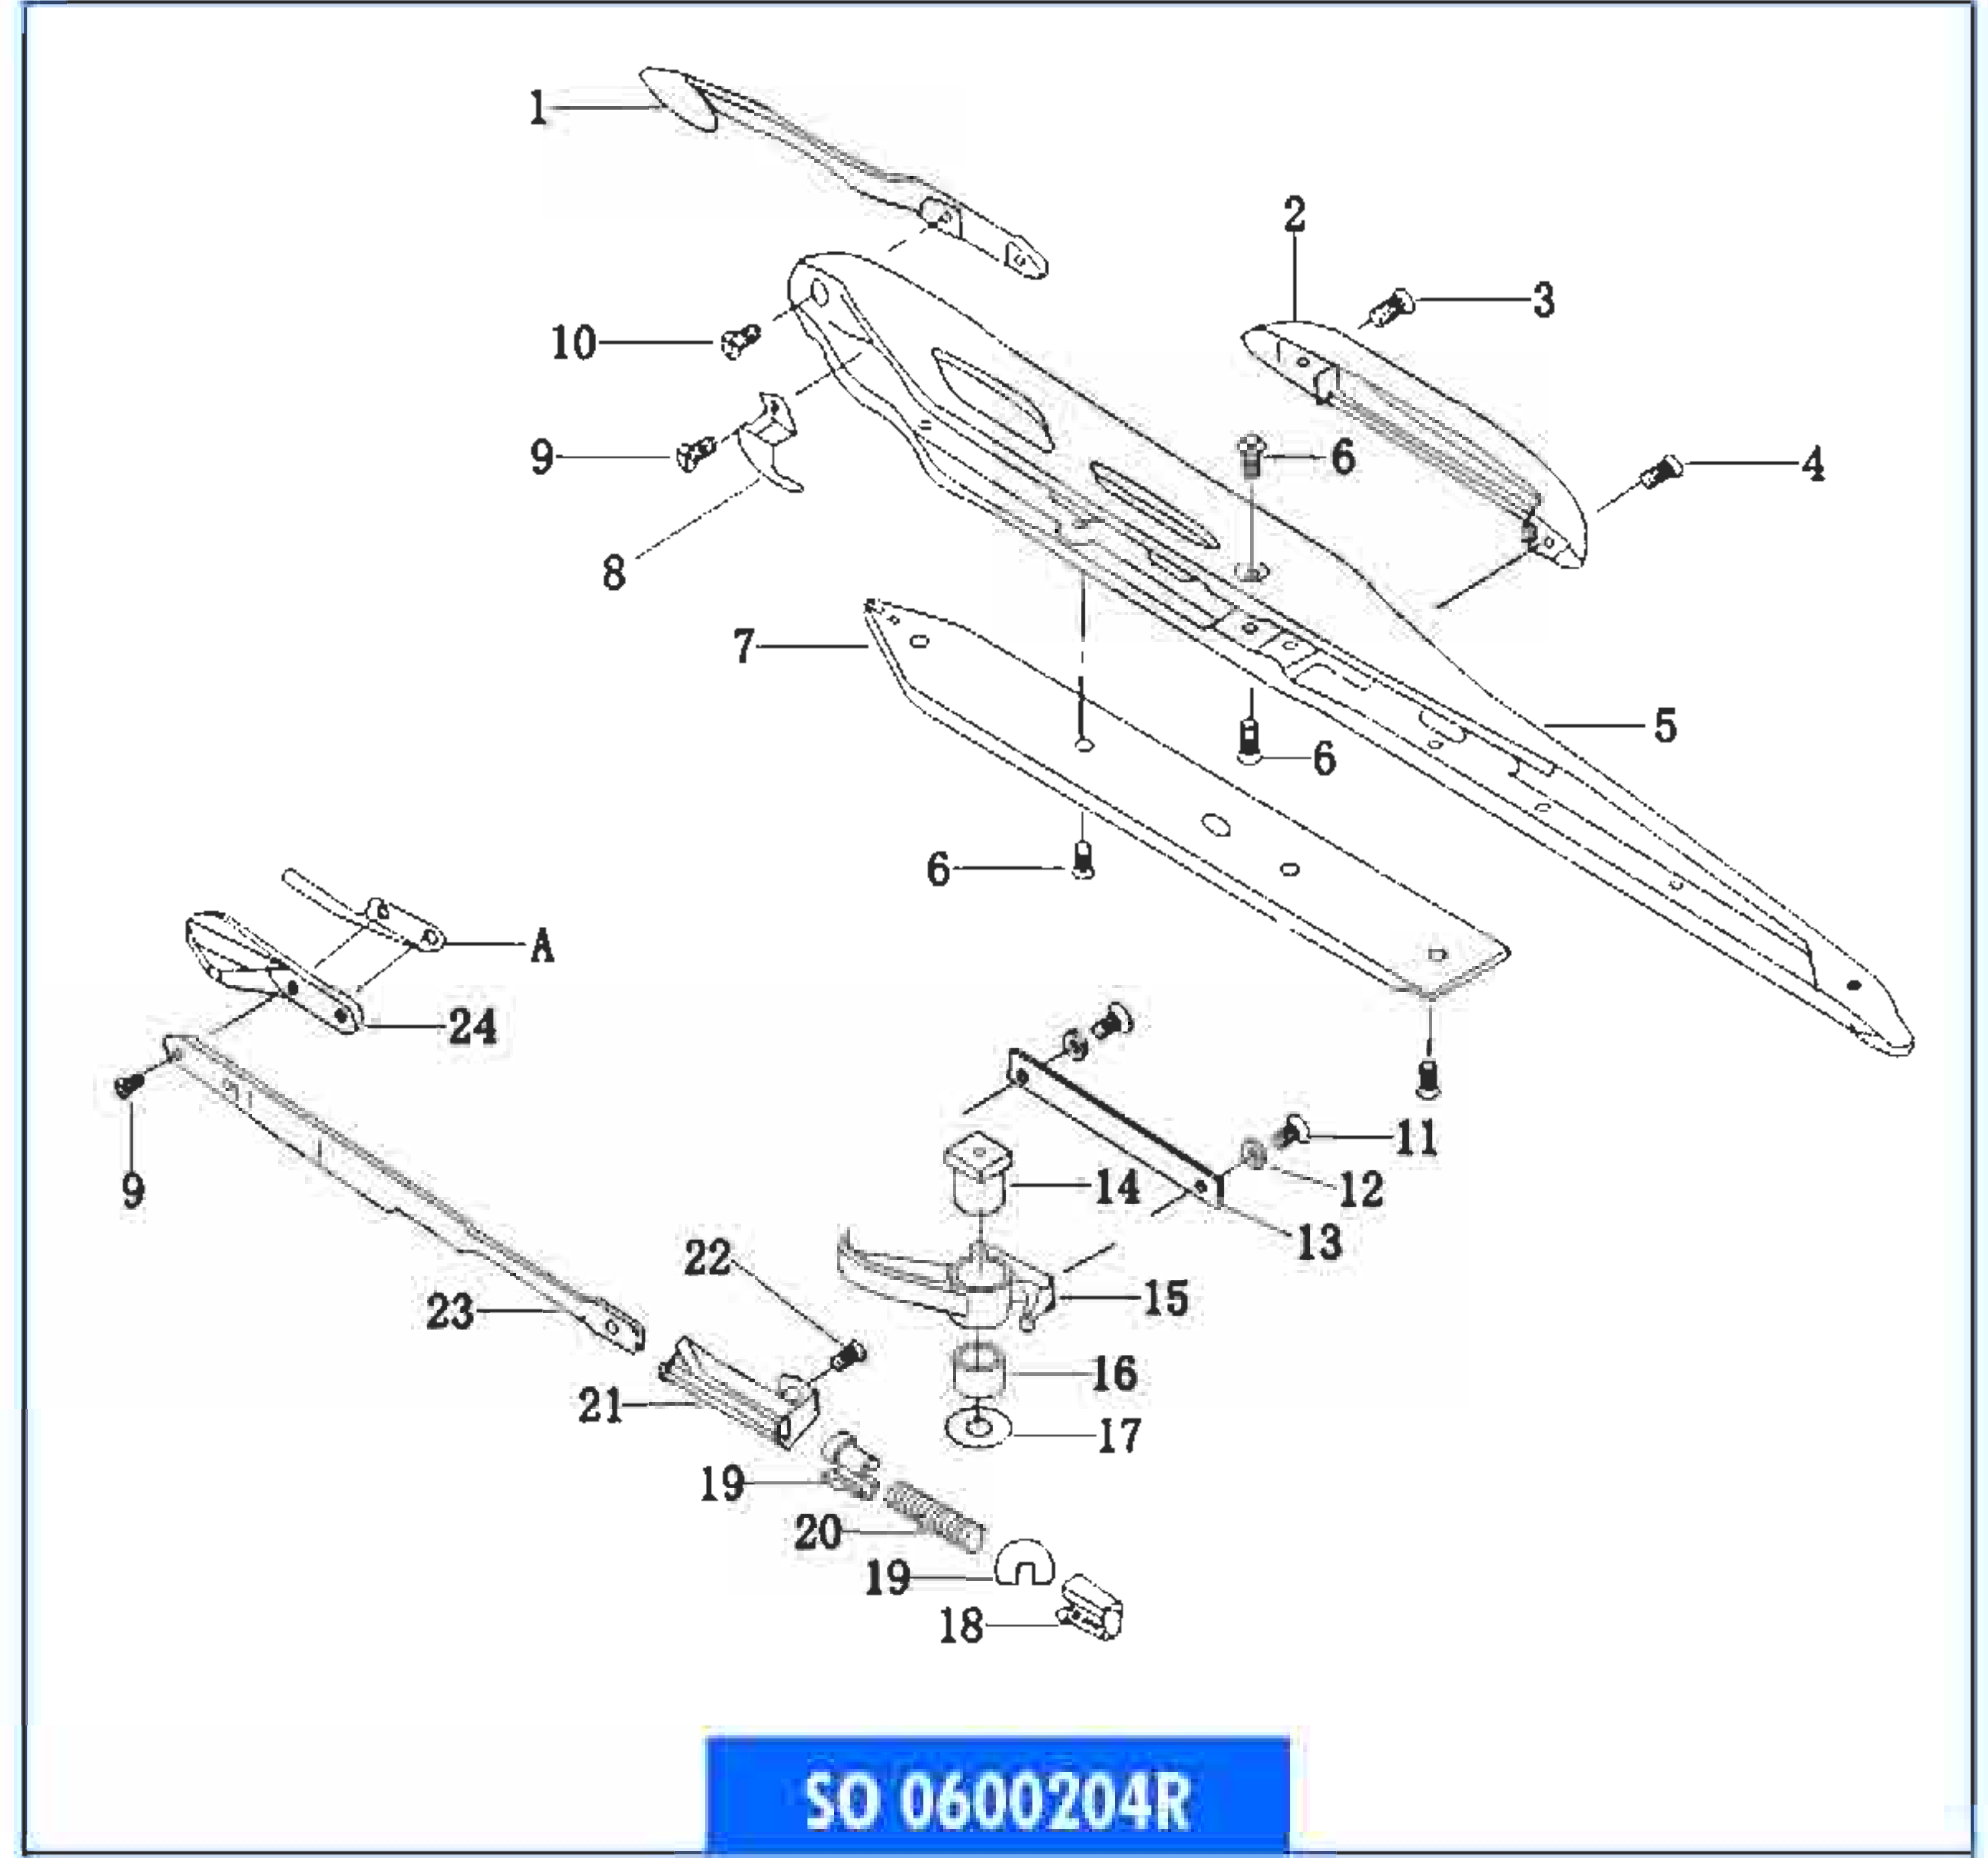

SO 0600204R

POS	TMS No.	Parça Adı	Item Name	Özellikler Explanation	Quantity
1	SO 0601204L	CONTA	GASKET	-	1
2	SO 0602204L	VİDA	SCREW	-	1
3	SO 0603204L	DÜZ YAY	PLATE SPRING	-	1
4	SO 0604204L	MANDAL	LEVER	-	1
5	SO 0605204L	İPLİK TUTUCU ÜST YAYI	CLAMPING PLATE (UP)	-	1
6	SO 0606204L	ÖZEL VİDA	SPECIAL SCREW	-	1
7	SO 0607204L	VİDA	SCREW	-	2
8	SO 0608204L	İPLİK TUTUCU ÜST YAYI	CLAMPING PLATE (UP)	-	1
9	SO 0609204L	YAY SOMUNU	SPRING GASKET	-	1
10	SO 0610204L	RAPIER GÖVDESİ	GRIPPER BODY	-	1
11	SO 0611204L	SOL MEKİK FİBERİ	SOLE	-	1
12	SO 0612204L	VİDA	SCREW	-	4
13	SO 0613204L	MANDAL GERGİ PARÇASI	ADJUSTER	-	1
14	SO 0614204L	VİDA	SCREW	-	1
15	SO 0615204L	MANDAL KIZAĞI	STOPPER	-	1
A	SO 0616204L	İPLİK REHBER PARÇASI	YARN CLAMPING PIECE	-	1

POS	TMS No.	Parça Adı	Item Name	Özellikler Explanation	Quantity
1	SO 0601204R	İPLİK TUTUCU	YARN CLAMP	-	1
2	SO 0602204R	REHBER PARÇASI	GUIDE PIECE	-	1
3	SO 0603204R	VİDA	SCREW	-	1
4	SO 0604204R	VİDA	SCREW	-	1
5	SO 0605204R	RAPIER GÖVDESİ	GRIPPER BODY	-	1
6	SO 0606204R	VİDA	SCREW	-	6
7	SO 0607204R	SAĞ MEKİK FİBERİ	SOLE	-	1
8	SO 0608204R	İPLİK REHBER PARÇASI	YARN CLAMPING PIECE	-	1
9	SO 0609204R	VİDA	SCREW	-	3
10	SO 0610204R	VİDA	SCREW	-	2
11	SO 0611204R	VİDA	SCREW	-	2
12	SO 0612204R	CONTA	GASKET	-	2
13	SO 0613204R	MANDAL BAĞLANTI KARBONU	DRAWSTRING	-	1
14	SO 0614204R	İÇ BURÇ	BUSH (INSIDE)	-	1
15	SO 0615204R	ACICI	OPENER	-	1
16	SO 0616204R	DIŞ BURÇ	BUSH (OUTSIDE)	-	1
17	SO 0617204R	CONTA	GASKET	-	1
18	SO 0618204R	MANDAL KIZAĞI	STOPPER	-	1
19	SO 0619204R	YAY TUTUCU	SPRING BASE	-	2
20	SO 0620204R	YAY	SPRING	-	1
21	SO 0621204R	MANDAL KIZAĞI	STOPPER	-	1
22	SO 0622204R	VİDA	SCREW	-	1
23	SO 0623204R	MANDAL ÇUBUĞU	PLATE LEVER	-	1
24	SO 0624204R	İPLİK TUTUCU ALT YAYI	CLAMPING PLATE (DOWN)	-	1
A	SO 0625204R	İPLİK REHBER PARÇASI	YARN CLAMPING PIECE	-	1