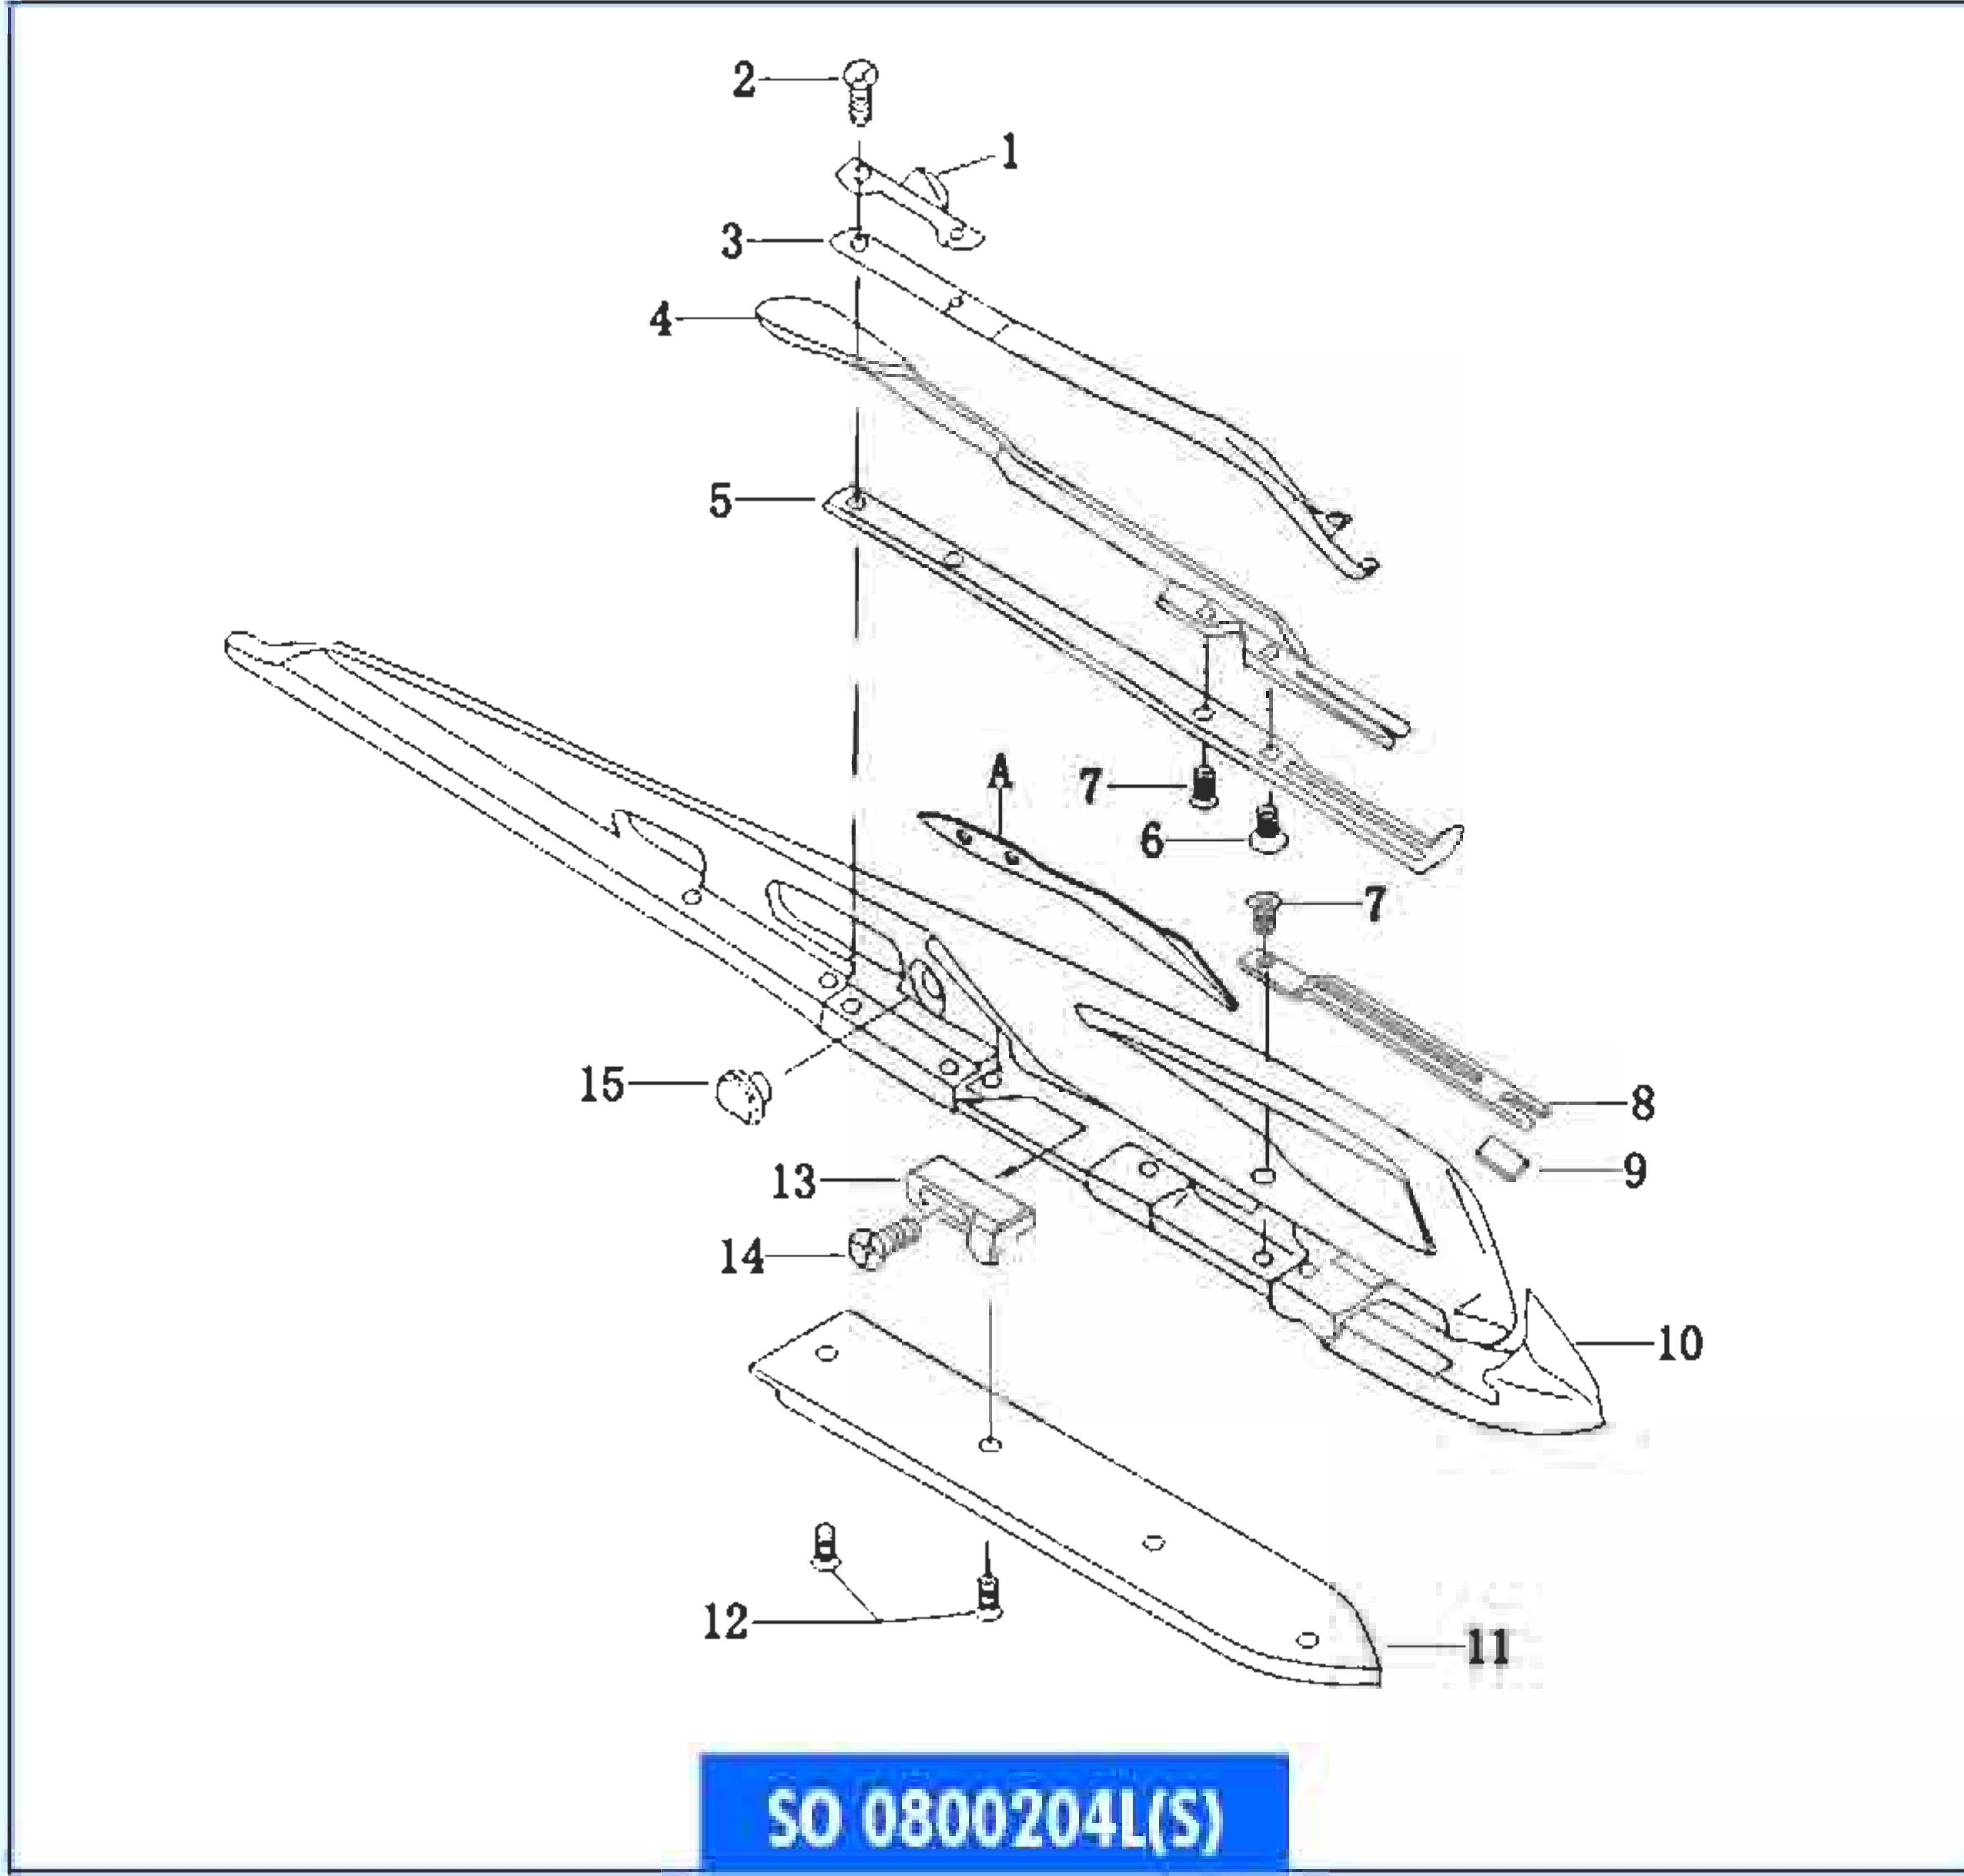

SO 0800204L(S)