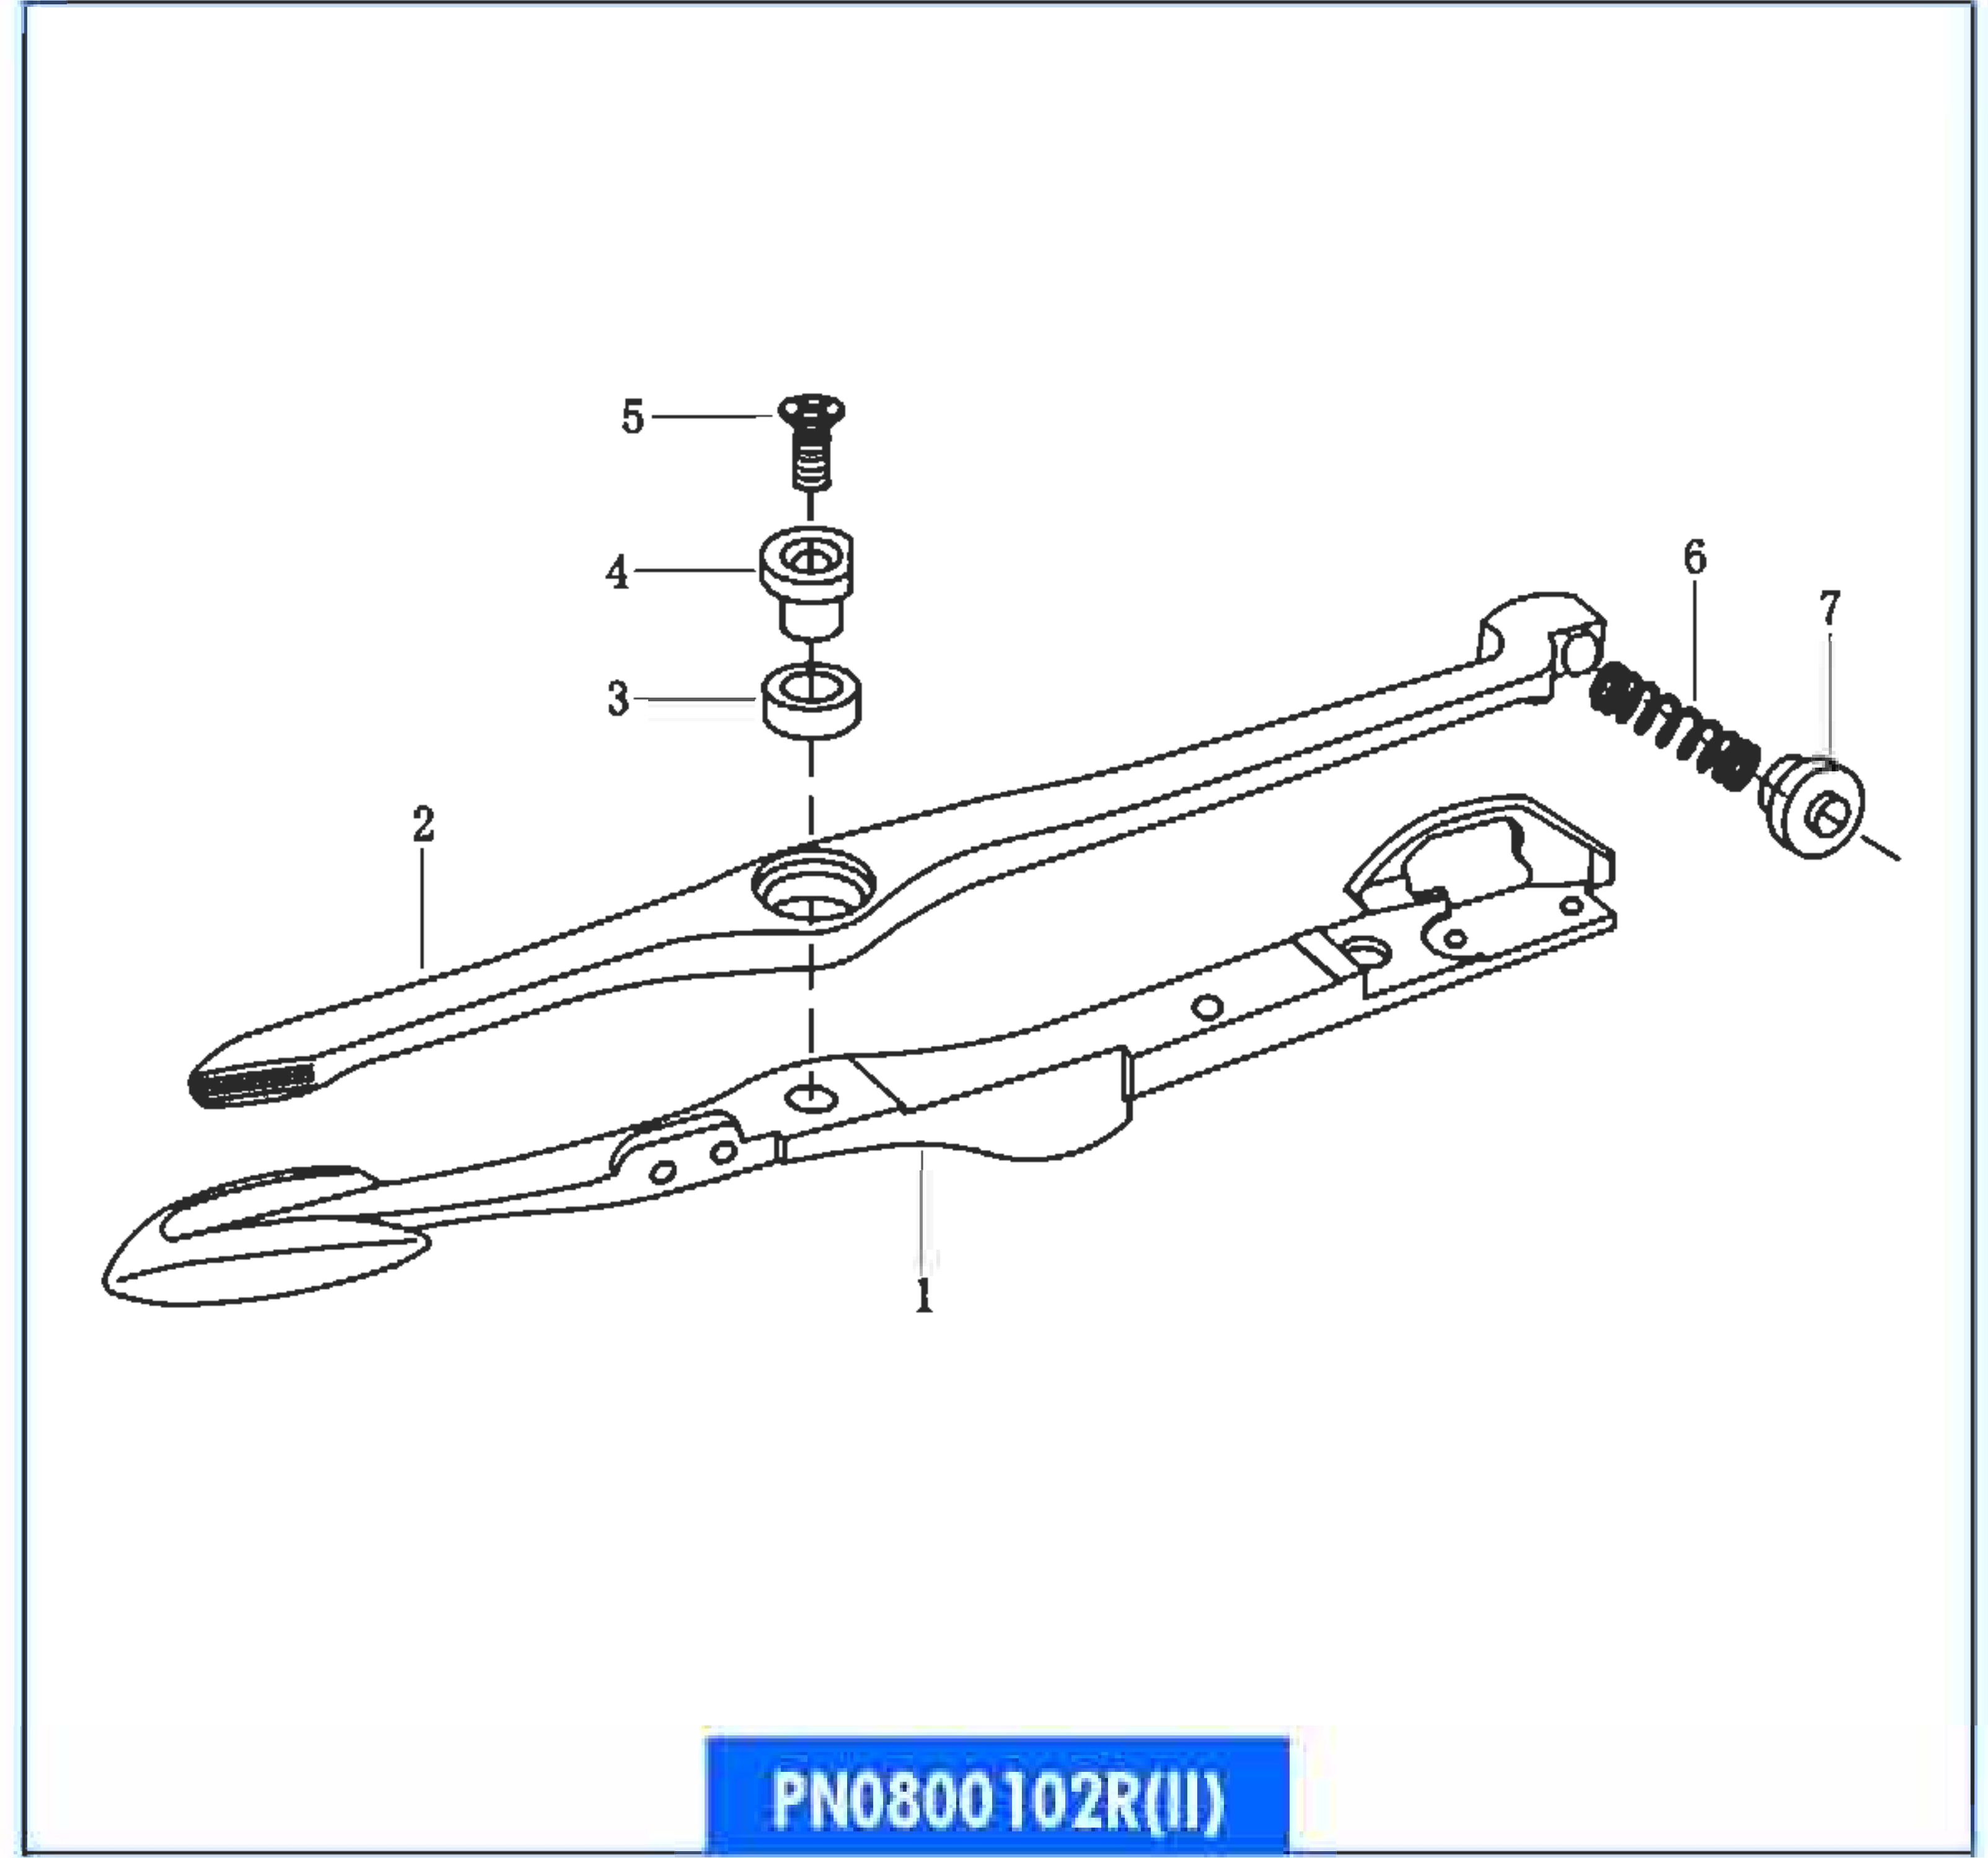

PN0800102R(II)

POS	TMS No.	Parça Adı	Item Name	Özellikler Explanation	Quantity
1	PN0801102L	RAPIER GÖVDESİ	GRIPPER BODY	Original	1
2	PN0802102L	REHBER PARÇASI (UZUN)	GUIDE PIECE (LONG)	Original	1
3	PN0803102L	İÇ BURÇ	BUSH (INSIDE)	Original	1
4	PN0804102L	DIŞ BURÇ	BUSH (OUTSIDE)	Original	1
5	PN0805102L	KANALLI İPLİK TUTUCU	YARN CLAMPING PIECE (GROOVE)	Original	1
6	PN0806102L	DÜZ İPLİK TUTUCU	YARN CLAMPING PIECE (FLAT)	Original	1
7	PN0807102L	CONTA	GASKET	Original	1
8	PN0808102L	SOMUN	NUT	Original	1
9	PN0809102L	VİDA	SCREW	Original	1
10	PN0810102L	MANDAL	LEVER	Original	1
11	PN0811102L	YAY	SPRING	Original	1
12	PN0812102L	YAY TUTUCU	SPRING BASE	Original	1
13	PN0813102L	VİDA	SCREW	Original	2
14	PN0814102L	İPLİK TUTUCU GÖVDESİ	YARN CLAMP BASE	Original	1
15	PN0815102L	VİDA	SCREW	Original	3
16	PN0816102L	REHBER PARÇASI (KISA)	GUIDE PIECE (SHORT)	Original	1
17	PN0817102L	VİDA	SCREW	Original	1
A	PN0818102L	AÇICI	OPENER	Original	1
B	PN0819102L	MANDAL	LEVER	Original	1

POS	TMS No.	Parça Adı	Item Name	Özellikler Explanation	Quantity
1	PN0801102R(II)	RAPIER GÖVDESİ	GRIPPER BODY	II	1
2	PN0802102R(II)	MANDAL	LEVER	II	1
3	PN0803102R(II)	DIŞ BURÇ	BUSH (OUTSIDE)	II	1
4	PN0804102R(II)	İÇ BURÇ	BUSH (INSIDE)	II	1
5	PN0805102R(II)	VİDA	SCREW	II	1
6	PN0806102R(II)	YAY	SPRING	II	1
7	PN0807102R(II)	YAY TUTUCU	SPRING BASE	II	1