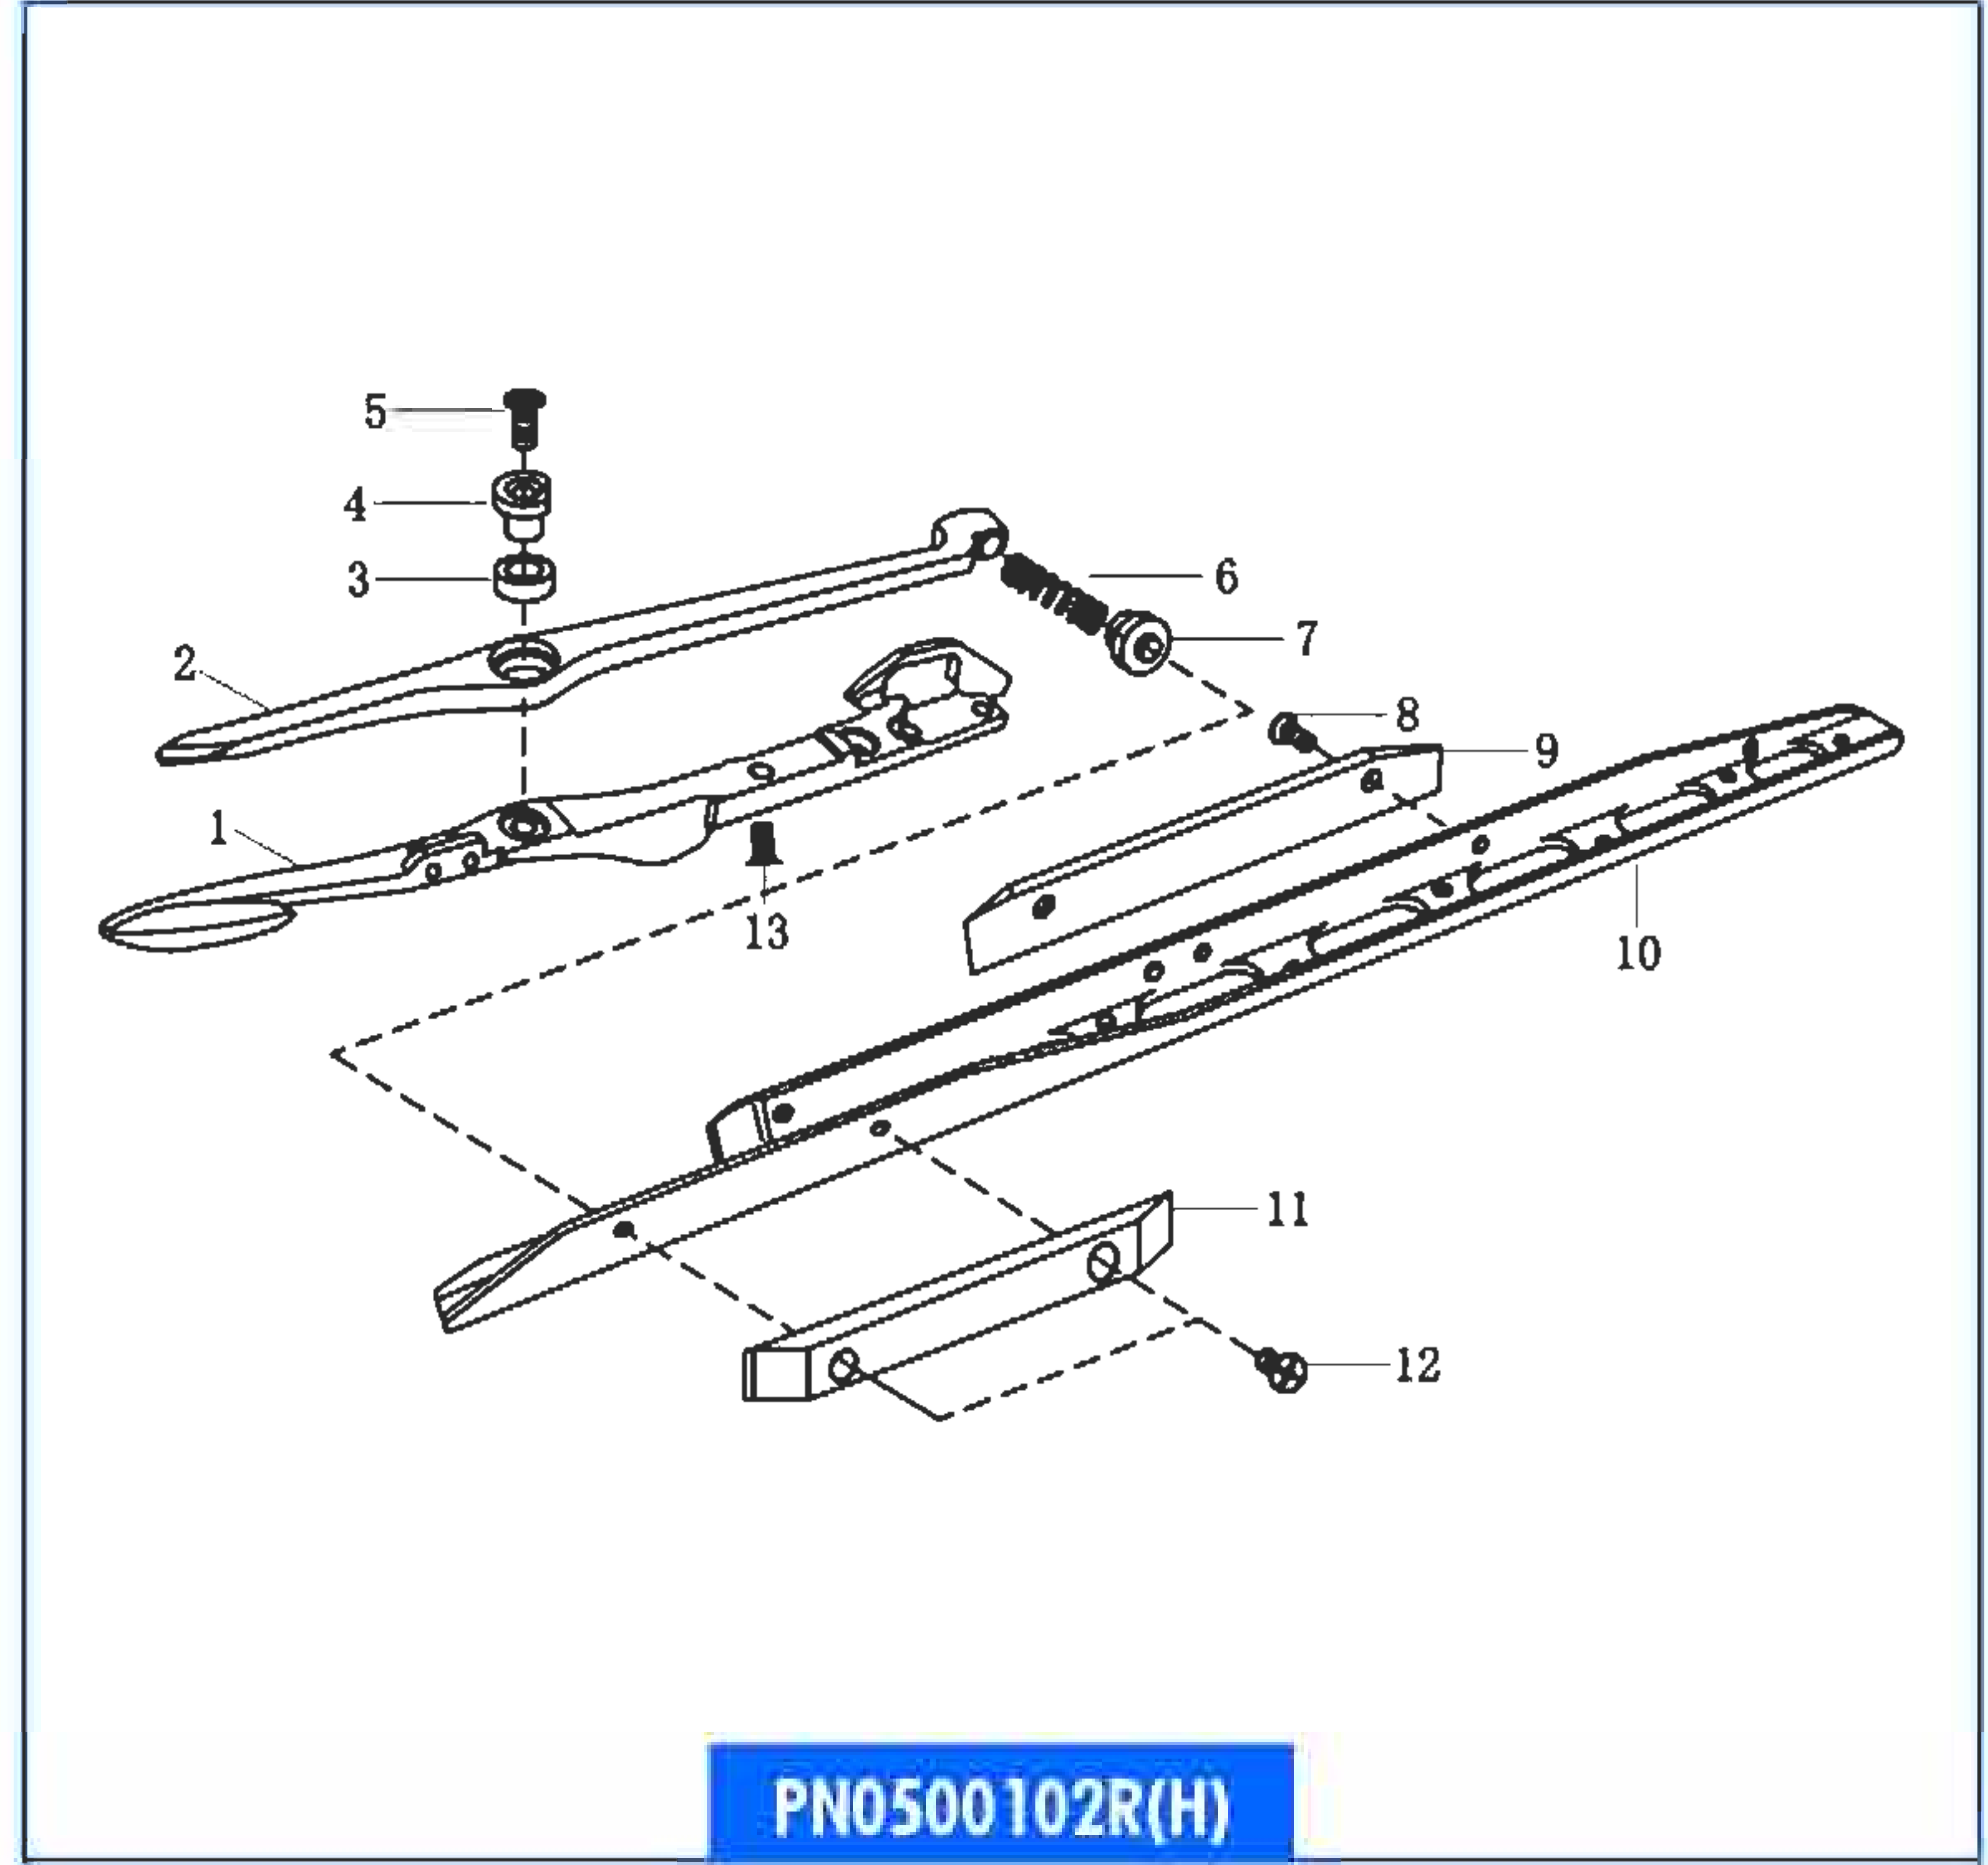

PN0500102R(H)

POS	TMS No.	Parça Adı	Item Name	Özellikler Explanation	Quantity
1	PN0501102L	RAPIER GÖVDESİ	GRIPPER BODY	Original	1
2	PN0502102L	REHBER PARÇASI (UZUN)	GUIDE PIECE (LONG)	Original	1
3	PN0503102L	İÇ BURÇ	BUSH (INSIDE)	Original	1
4	PN0504102L	DIŞ BURÇ	BUSH (OUTSIDE)	Original	1
5	PN0505102L	KANAL İPLİK TUTUCU	YARN CLAMP PIECE (GROOVE)	Original	1
6	PN0506102L	DÜZ İPLİK TUTUCU	YARN CLAMP PIECE (FLAT)	Original	1
7	PN0507102L	CONTA	GASKET	Original	1
8	PN0508102L	SOMUN	NUT	Original	1
9	PN0509102L	VİDA	SCREW	Original	1
10	PN0510102L	MANDAL	LEVER	Original	1
11	PN0511102L	YAY	SPRING	Original	1
12	PN0512102L	YAY TUTUCU	SPRING BASE	Original	1
13	PN0513102L	VİDA	SCREW	Original	8
14	PN0514102L	REHBER PARÇASI (KISA)	GUIDE PIECE (SHORT)	Original	1
15	PN0515102L	ALUMİNYUM DESTEK	ALUMINIUM SUPPORT	Original	1
16	PN0516102L	REHBER PARÇASI (UZUN)	GUIDE PIECE (LONG)	Original	1
17	PN0517102L	VİDA	SCREW	Original	5
18	PN0518102L	VİDA	SCREW	Original	3
19	PN0519102L	İPLİK TUTUCU GÖVDESİ	YARN CLAMP BASE	Original	1
20	PN0520102L	REHBER PARÇASI (KISA)	GUIDE PIECE (SHORT)	Original	1
21	PN0521102L	VİDA	SCREW	Original	1
A	PN0522102L	ACICI	OPENER	Original	1
B	PN0523102L	MANDAL	LEVER	Original	1

POS	TMS No.	Parça Adı	Item Name	Özellikler Explanation	Quantity
1	PN0501102R(H)	RAPIER GÖVDESİ	GRIPPER BODY	Modification	1
2	PN0502102R(H)	MANDAL	LEVER	Modification	1
3	PN0503102R(H)	DIŞ BURÇ	BUSH (OUTSIDE)	Modification	1
4	PN0504102R(H)	İÇ BURÇ	BUSH (INSIDE)	Modification	1
5	PN0505102R(H)	VİDA	SCREW	Modification	1
6	PN0506102R(H)	YAY	SPRING	Modification	1
7	PN0507102R(H)	YAY TUTUCU	SPRING BASE	Modification	1
8	PN0508102R(H)	VİDA	SCREW	Modification	2
9	PN0509102R(H)	REHBER PARÇASI (UZUN)	GUIDE PIECE (LONG)	Modification	1
10	PN0510102R(H)	ALUMİNYUM DESTEK	ALUMINIUM SUPPORT	Modification	1
11	PN0511102R(H)	REHBER PARÇASI (KISA)	GUIDE PIECE (SHORT)	Modification	1
12	PN0512102R(H)	VİDA	SCREW	Modification	2
13	PN0513102R(H)	VİDA	SCREW	Modification	3