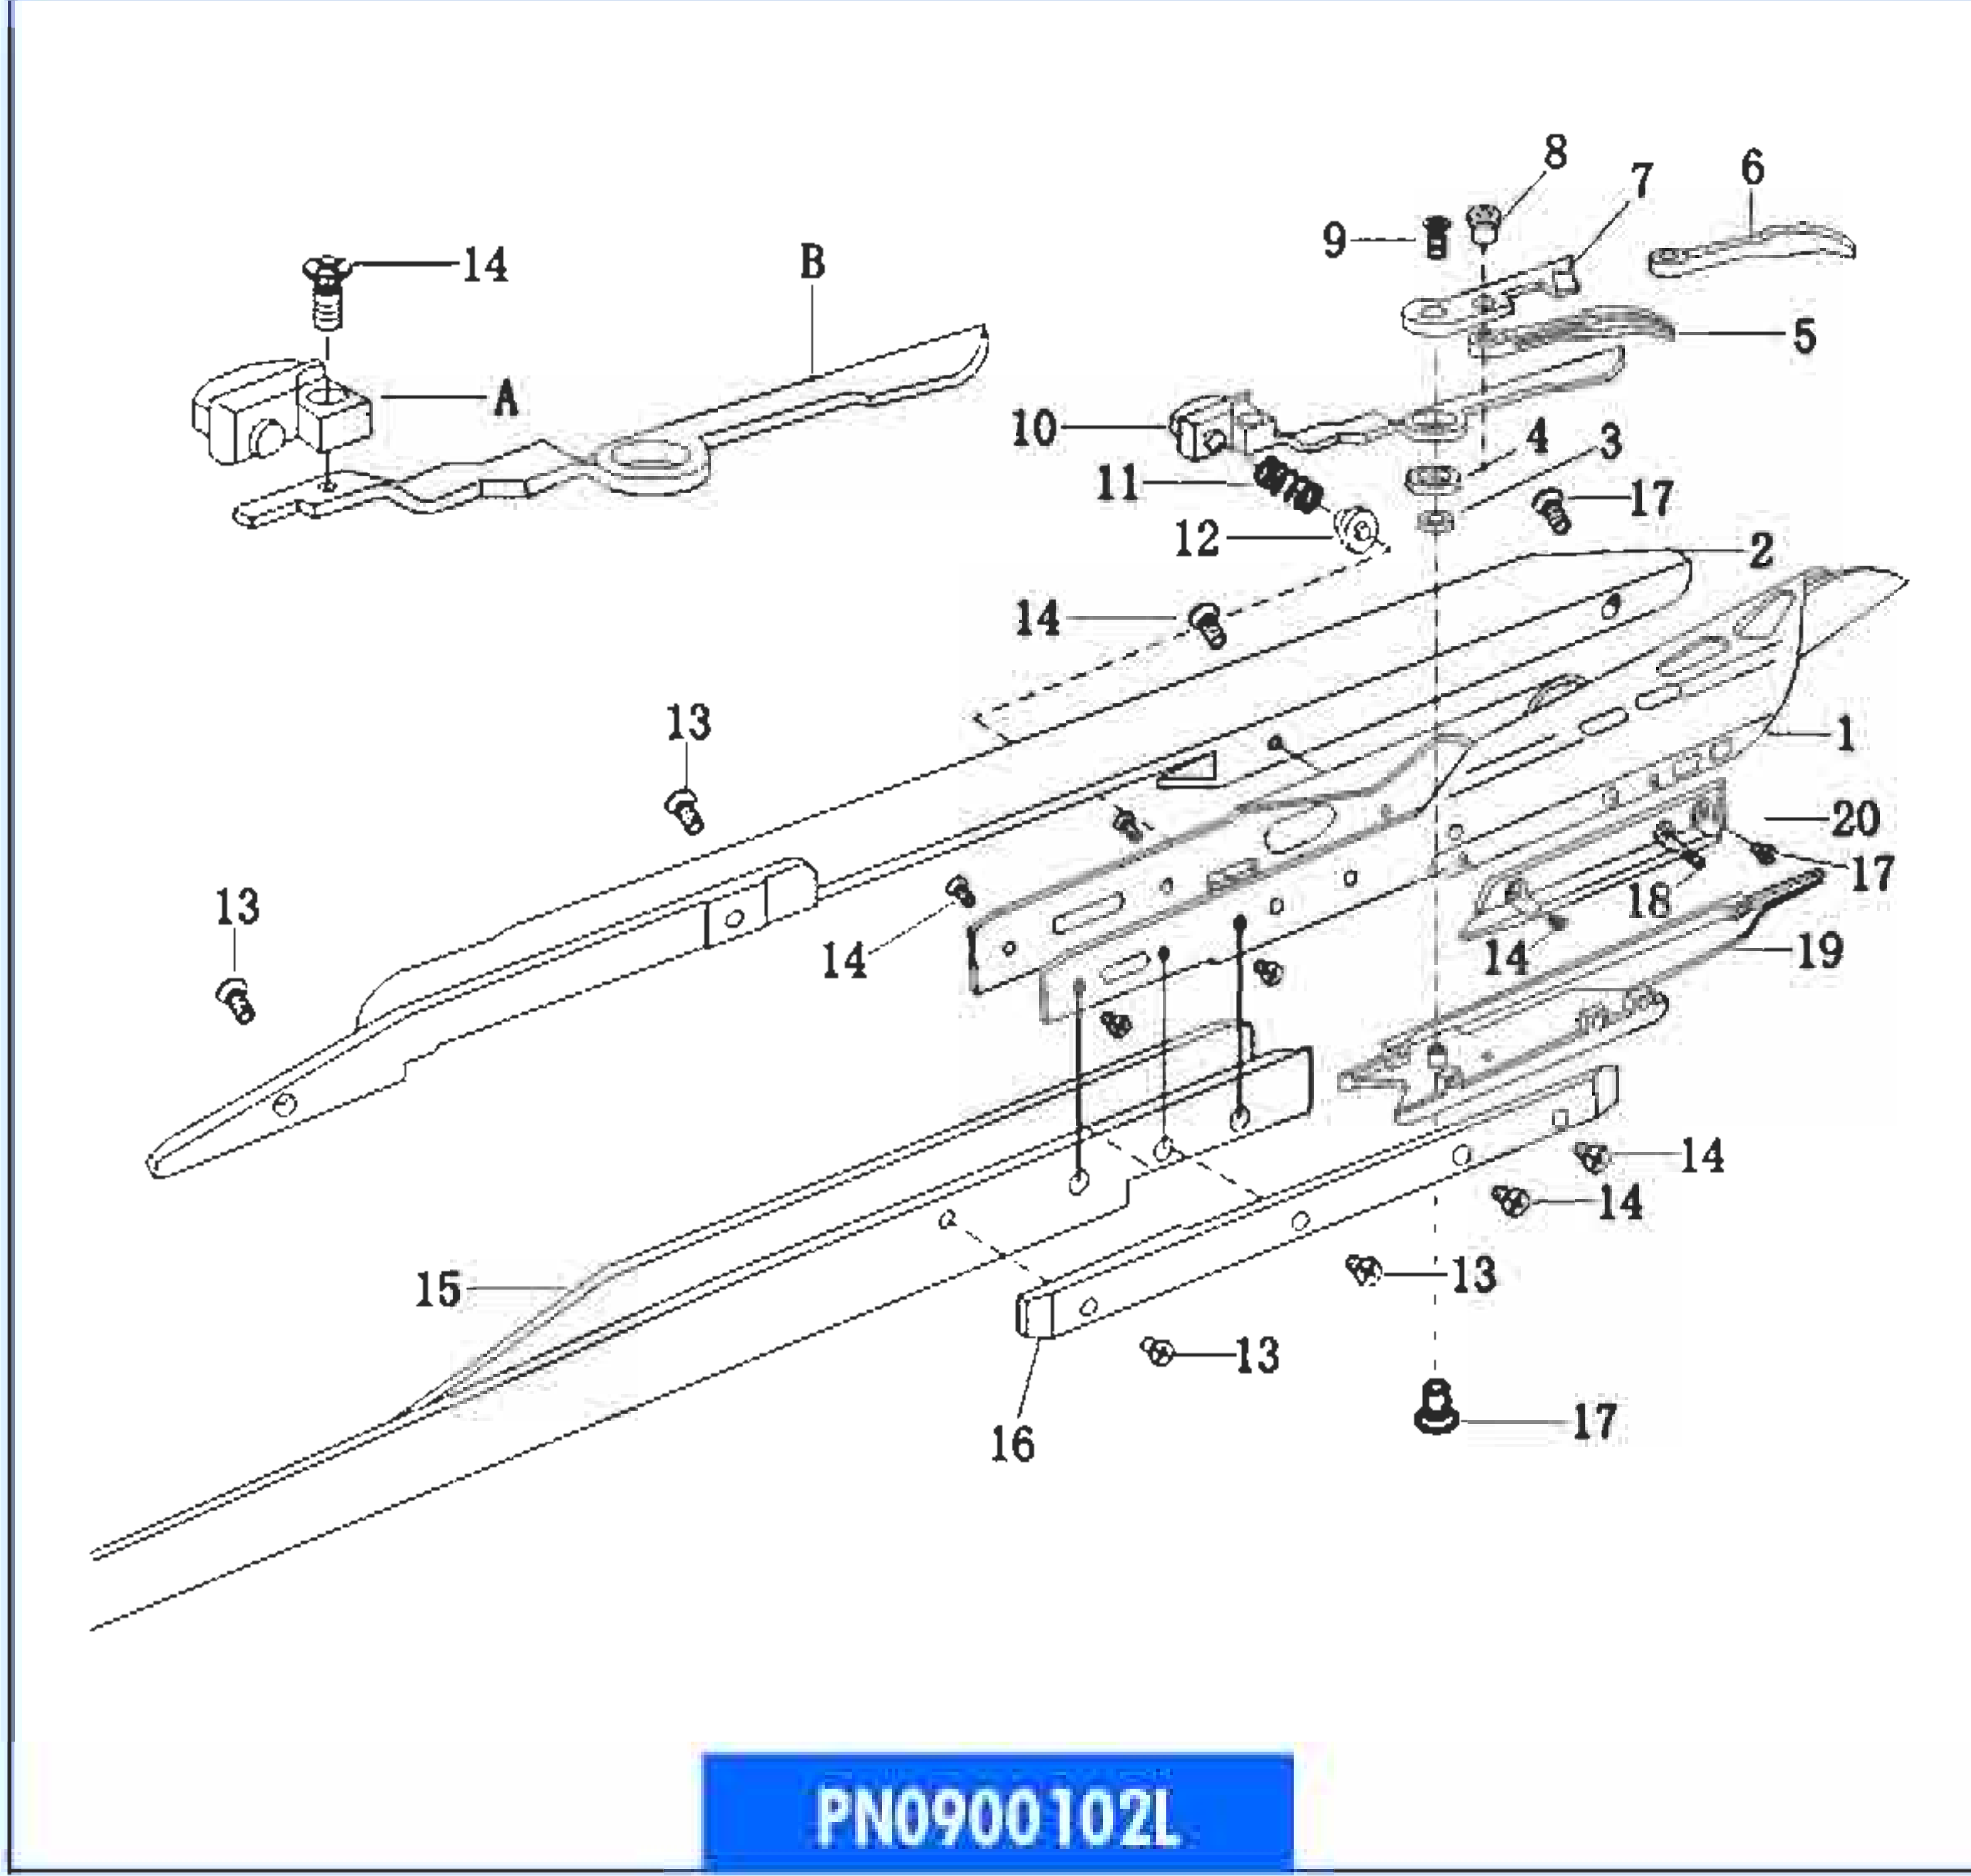

POS	TMS No.	Parça Adı	Item Name	Özellikler Explanation	Quantity
1	PN0901102L	RAPIER GÖVDESİ	GRIPPER BODY	Original	1
2	PN0902102L	REHBER PARÇASI	GUIDE PIECE	Original	1
3	PN0903102L	İÇ BURÇ	BUSH (INSIDE)	Original	1
4	PN0904102L	DIŞ BURÇ	BUSH (OUTSIDE)	Original	1
5	PN0905102L	İPLİK TUTUCU PARÇASI	YARN CLAMPING PIECE	Original	1
6	PN0906102L	İPLİK TUTUCU PARÇASI	YARN CLAMPING PIECE	Original	1
7	PN0907102L	CONTA	GASKET	Original	1
8	PN0908102L	SOMUN	NUT	Original	1
9	PN0909102L	VİDA	SCREW	Original	1
10	PN0910102L	MANDAL	LEVER	Original	1
11	PN0911102L	YAY	SPRING	Original	1
12	PN0912102L	YAY TUTUCU	SPRING BASE	Original	1
13	PN0913102L	VİDA	SCREW	Original	4
14	PN0914102L	VİDA	SCREW	Original	9
15	PN0915102L	ALUMİNYUM DESTEK	ALUMINIUM SUPPORT	Original	1
16	PN0916102L	REHBER PARÇASI (ORTA)	GUIDE PIECE (MIDDLE)	Original	1
17	PN0917102L	VİDA	SCREW	Original	3
18	PN0918102L	VİDA	SCREW	Original	1
19	PN0919102L	İPLİK TUTUCU GÖVDESİ	YARN CLAMP BASE	Original	1
20	PN0920102L	REHBER PARÇASI (KISA)	GUIDE PIECE (SHORT)	Original	1
A	PN0921102L	AÇICI	OPENER	Original	1
B	PN0922102L	MANDAL	LEVER	Original	1

POS	TMS No.	Parça Adı	Item Name	Özellikler Explanation	Quantity
1	PN0901102R(GTXI)	RAPIER GÖVDESİ	GRIPPER BODY	1	1
2	PN0902102R(GTXI)	MANDAL	LEVER	1	1
3	PN0903102R(GTXI)	DIŞ BURÇ	BUSH (OUTSIDE)	1	1
4	PN0904102R(GTXI)	İÇ BURÇ	BUSH (INSIDE)	1	1
5	PN0905102R(GTXI)	VİDA	SCREW	1	3
6	PN0906102R(GTXI)	YAY	SPRING	1	1
7	PN0907102R(GTXI)	YAY TUTUCU	SPRING BASE	1	1
8	PN0908102R(GTXI)	VİDA	SCREW	1	4
9	PN0909102R(GTXI)	REHBER PARÇASI (UZUN)	GUIDE PIECE (LONG)	1	1
10	PN0910102R(GTXI)	ALUMİNYUM DESTEK	ALUMINIUM SUPPORT	1	1
11	PN0911102R(GTXI)	REHBER PARÇASI (KISA)	GUIDE PIECE (SHORT)	1	1
12	PN0912102R(GTXI)	VİDA	SCREW	1	2
13	PN0913102R(GTXI)	VİDA	SCREW	1	1
14	PN0914102R(GTXI)	VİDA	SCREW	1	2
15	PN0915102R(GTXI)	İPLİK REHBER PARÇASI	YARN GUIDE PIECE	1	1