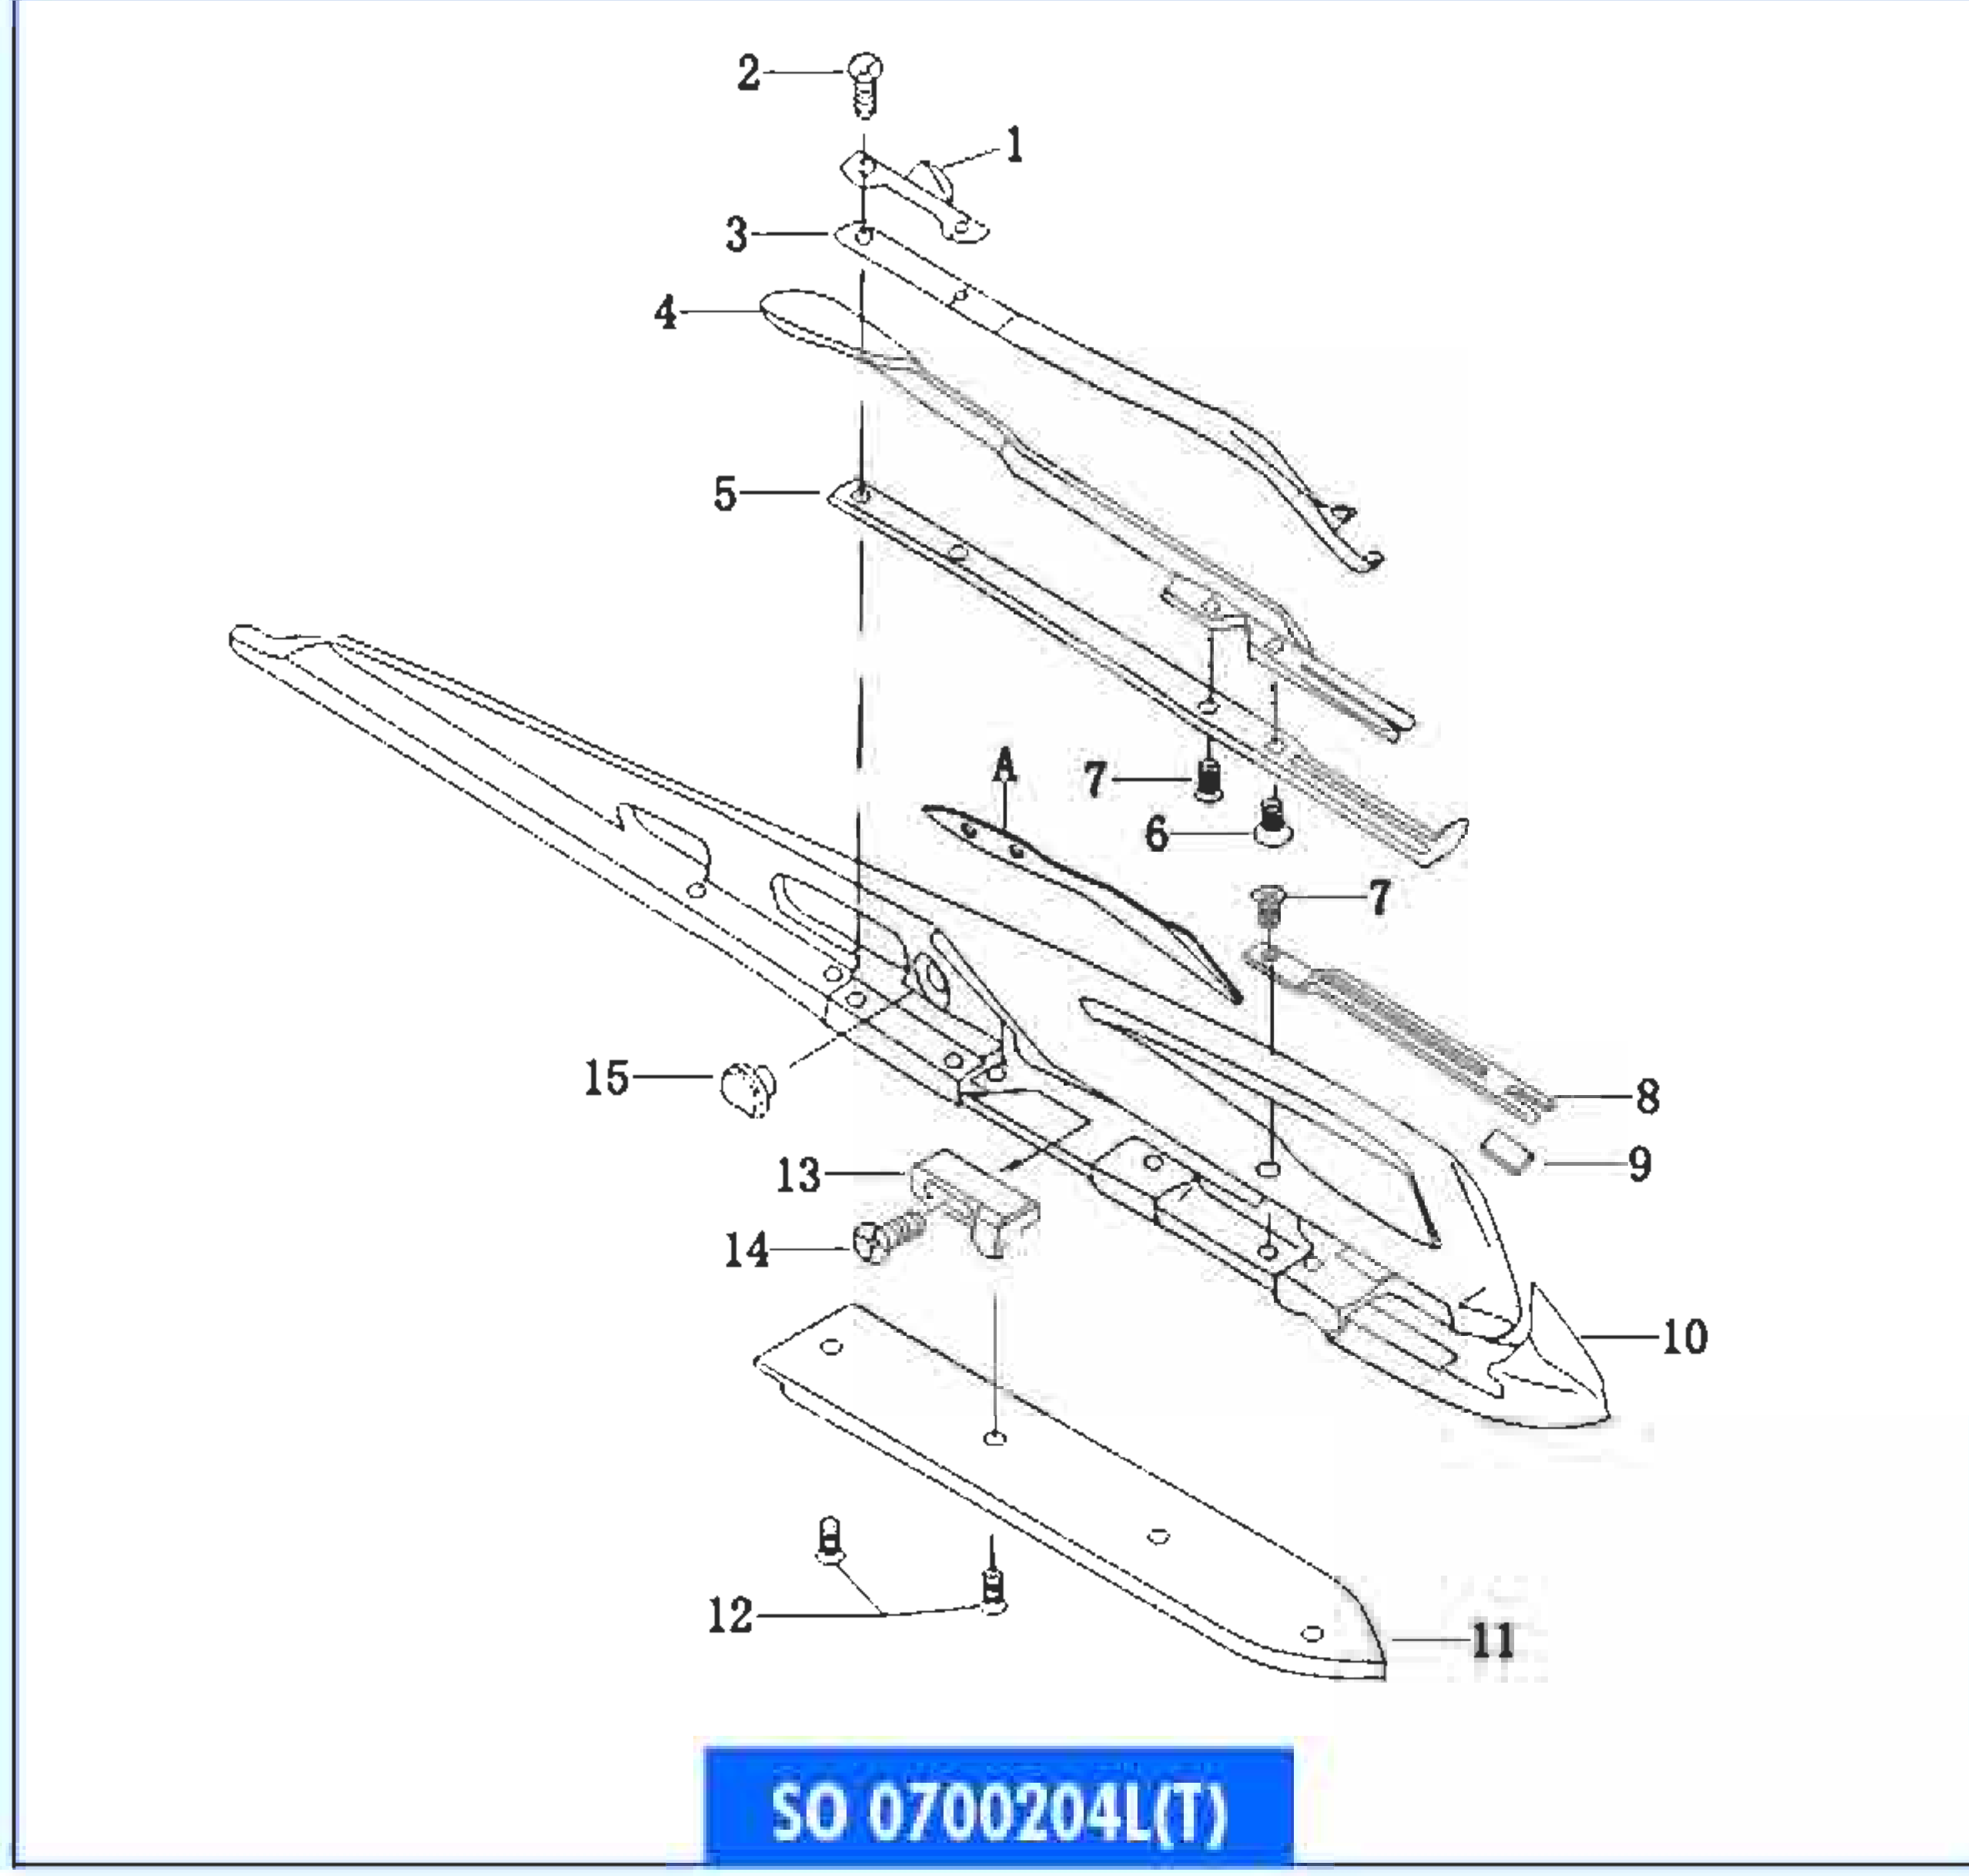

SOMET THEMA 11 - E - 2

SO 0700204L(T)